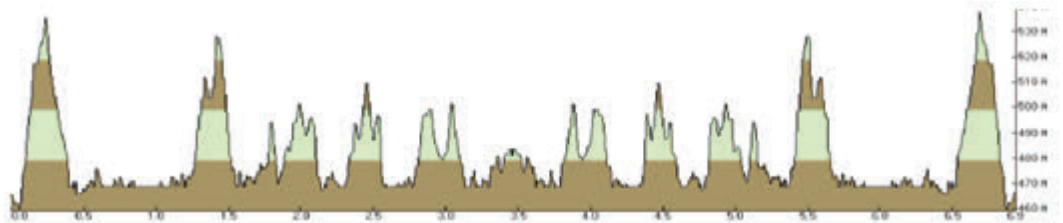

# ELEVATION PROFILES

WWW.INSIDETRAIL.COM

**10K / 7 MILES**  
APPROX. 650'  
ELEVATION GAIN

**HALF / 13 MILES**  
APPROX. 900'  
ELEVATION GAIN

**35K / 21.6 MILES**  
APPROX. 1,975'  
ELEVATION GAIN

**50K / 30.4 MILES**  
APPROX. 2,850'  
ELEVATION GAIN