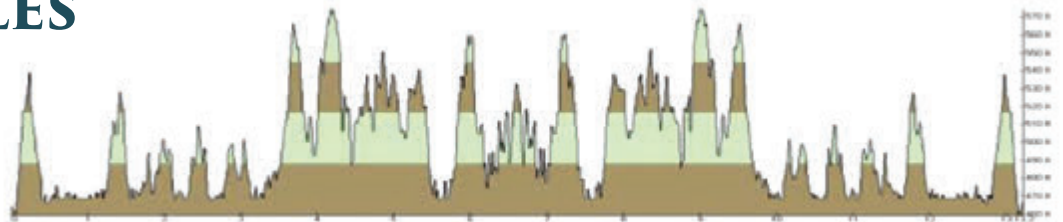

# ELEVATION PROFILES

WWW.INSIDETRAIL.COM

**10K / 7 MILES**  
APPROX. 650'  
ELEVATION GAIN

**HALF / 13 MILES**  
APPROX. 900'  
ELEVATION GAIN

**35K / 21.6 MILES**  
APPROX. 1,975'  
ELEVATION GAIN

**50K / 30.4 MILES**  
APPROX. 2,850'  
ELEVATION GAIN