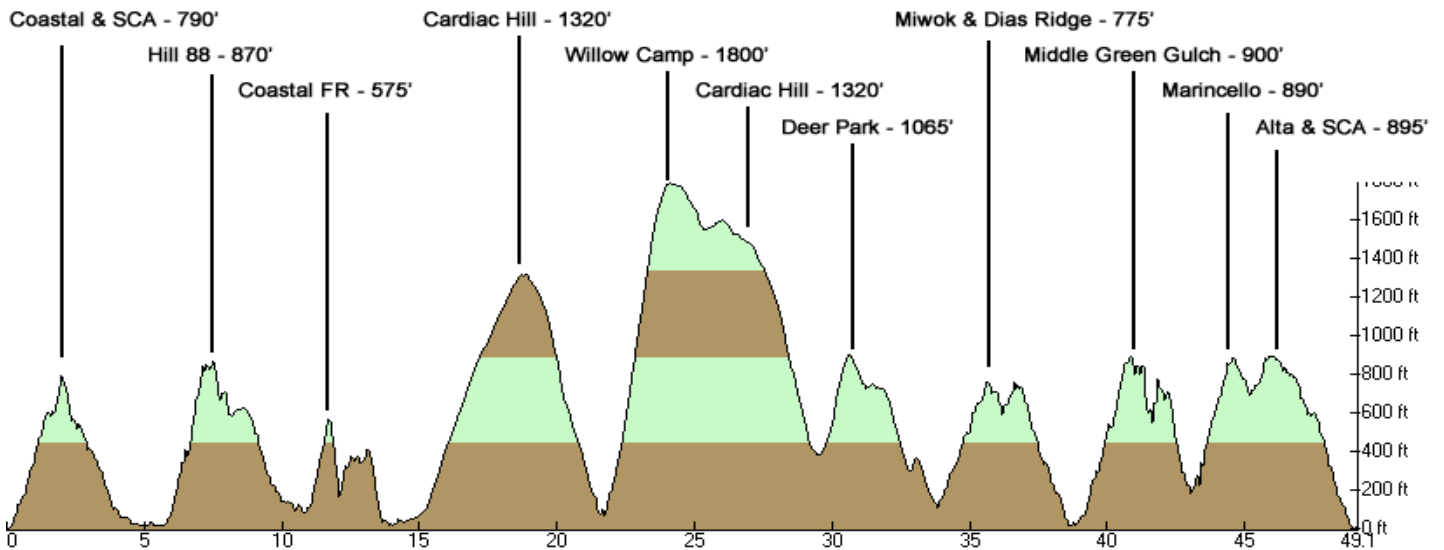

# MARIN ULTRA CHALLENGE

## 50 MILE & 50K

50 Mile (50.3 Miles) / Approximately 11,000' Elevation Gain

50K (31.75 Miles) / Approximately 7,100' Elevation Gain