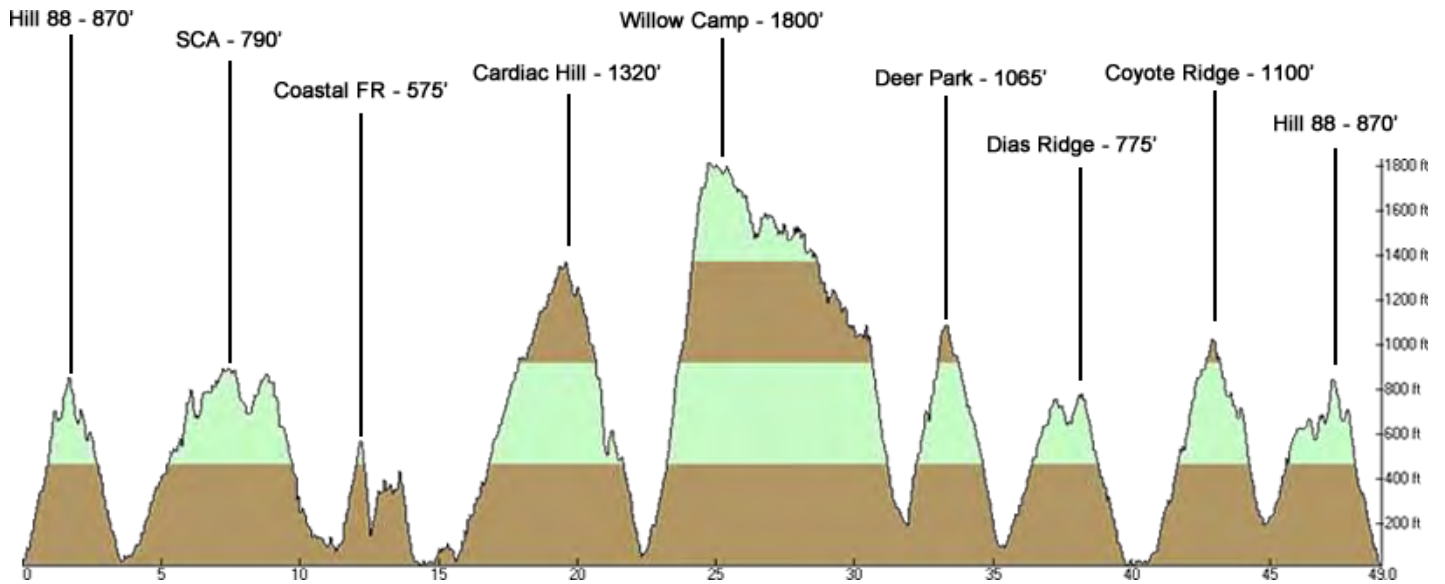

# Marin Ultra Challenge

## 50 Mile & 50K

50 Mile (50.0 Miles) / Approximately 10,500' Elevation Gain

50K (30.8 Miles) / Approximately 6,300' Elevation Gain