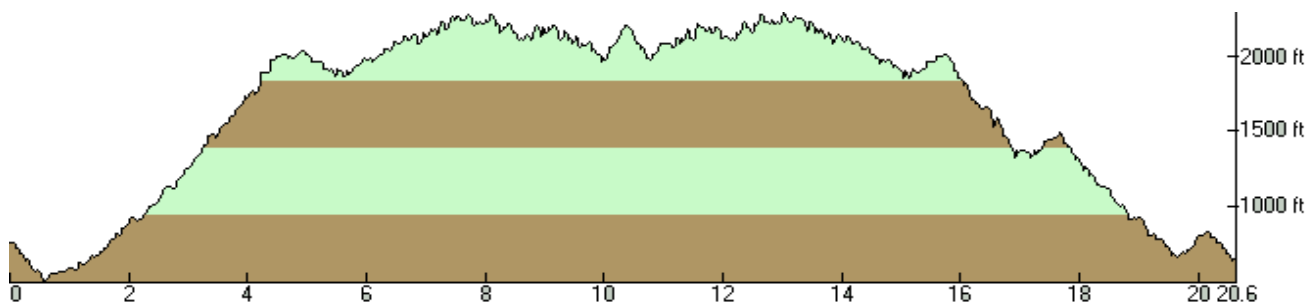

# WOODSIDE RAMBLE – ELEVATION PROFILE

10K / 6.2 Miles - Approx. 1,100' Elevation Gain

13.2 Miles - Approx. 2,400' Elevation Gain

35K / 23.1 Miles - Approx. 3,600' Elevation Gain

50K / 31.2 Miles - Approx. 5,400' Elevation Gain