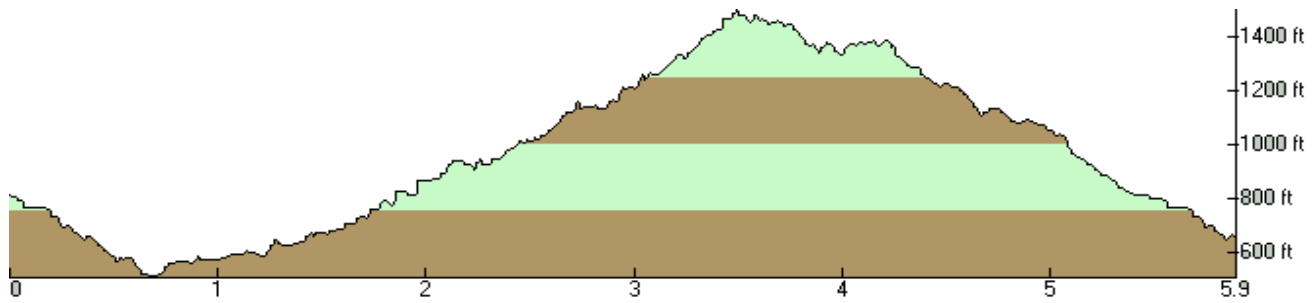

# WOODSIDE RAMBLE – ELEVATION PROFILE

10K / 6.2 Miles - Approx. 1,100' Elevation Gain

13.2 Miles - Approx. 2,400' Elevation Gain

35K / 23.1 Miles - Approx. 3,600' Elevation Gain

50K / 31.2 Miles - Approx. 5,400' Elevation Gain