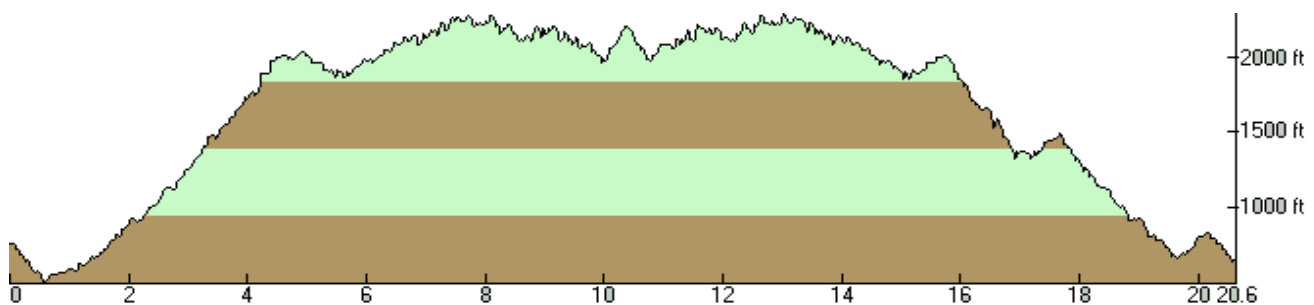

Woodside Ramble – Elevation Profile

10K / 6.2 Miles - Approx. 1,100' Elevation Gain

13.2 Miles - Approx. 2,600' Elevation Gain

35K / 23.1 Miles - Approx. 3,600' Elevation Gain

50K / 31.2 Miles - Approx. 5,400' Elevation Gain