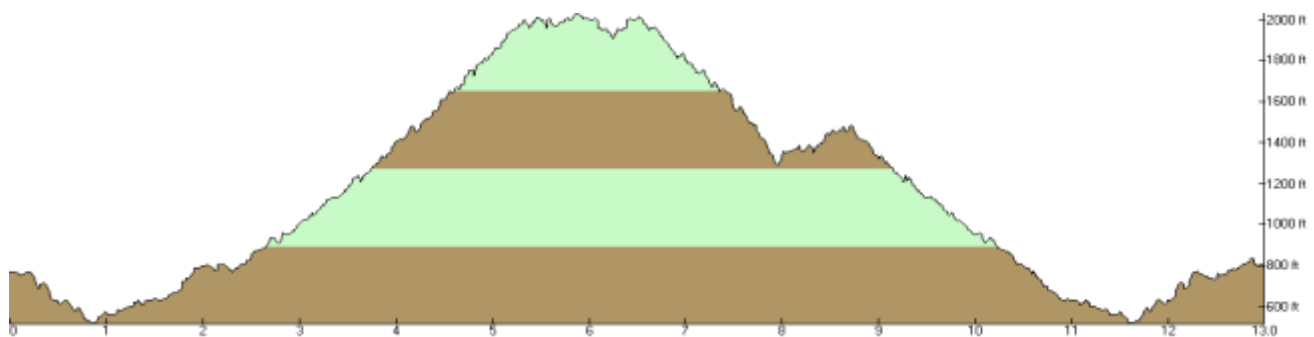

Woodside Ramble – Elevation Profile

10K / 6.2 Miles - Approx. 1,100' Elevation Gain

13.2 Miles - Approx. 2,600' Elevation Gain

35K / 23.1 Miles - Approx. 3,600' Elevation Gain

50K / 31.2 Miles - Approx. 5,400' Elevation Gain