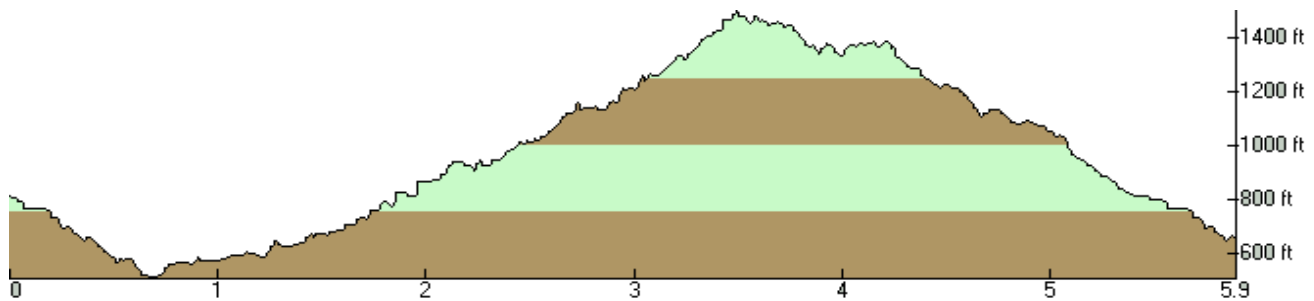

Woodside Ramble – Elevation Profile

10K / 6.2 Miles - Approx. 1,100' Elevation Gain

13.2 Miles - Approx. 2,600' Elevation Gain

35K / 23.1 Miles - Approx. 3,600' Elevation Gain

50K / 31.2 Miles - Approx. 5,400' Elevation Gain