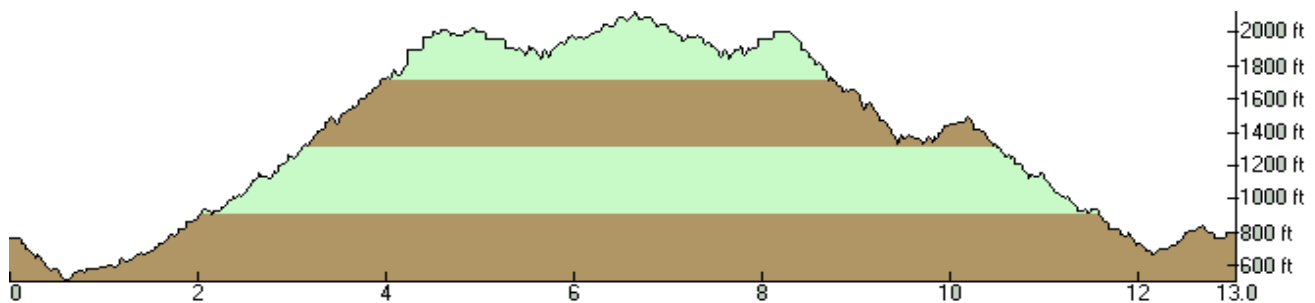

# WOODSIDE RAMBLE – ELEVATION PROFILE

10K / 6.2 Miles - Approx. 1,100' Elevation Gain

13.2 Miles - Approx. 2,400' Elevation Gain

35K / 23.1 Miles - Approx. 3,600' Elevation Gain

50K / 31.2 Miles - Approx. 5,400' Elevation Gain