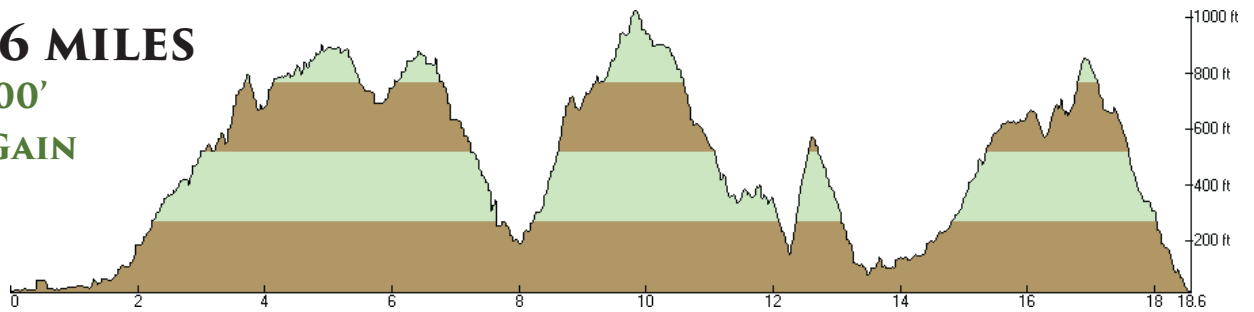

ELEVATION PROFILES

WWW.INSIDETRAIL.COM

8K / 4.9 MILES

APPROX. 925'
ELEVATION GAIN

HALF / 13.3 MILES

APPROX. 2,450'
ELEVATION GAIN

30K / 18.6 MILES

APPROX. 3,500'
ELEVATION GAIN

50K / 31 MILES

APPROX. 5,750'
ELEVATION GAIN