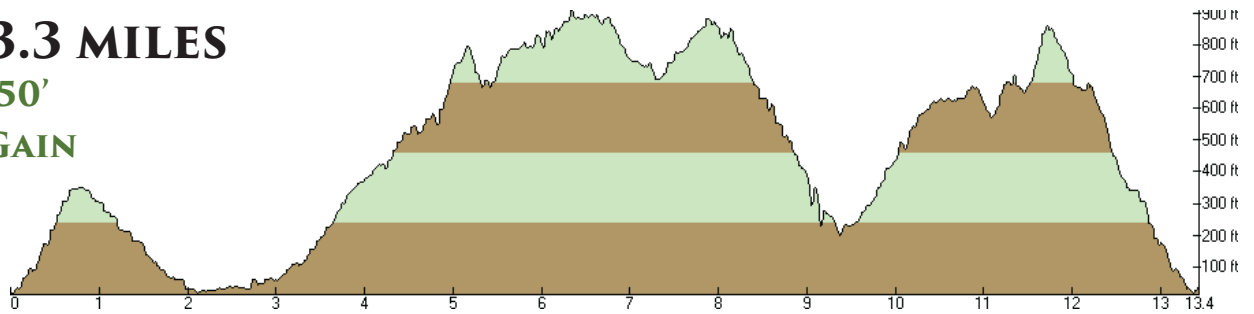

ELEVATION PROFILES

WWW.INSIDETRAIL.COM

8K / 4.9 MILES

APPROX. 925'
ELEVATION GAIN

HALF / 13.3 MILES

APPROX. 2,450'
ELEVATION GAIN

30K / 18.6 MILES

APPROX. 3,500'
ELEVATION GAIN

50K / 31 MILES

APPROX. 5,750'
ELEVATION GAIN