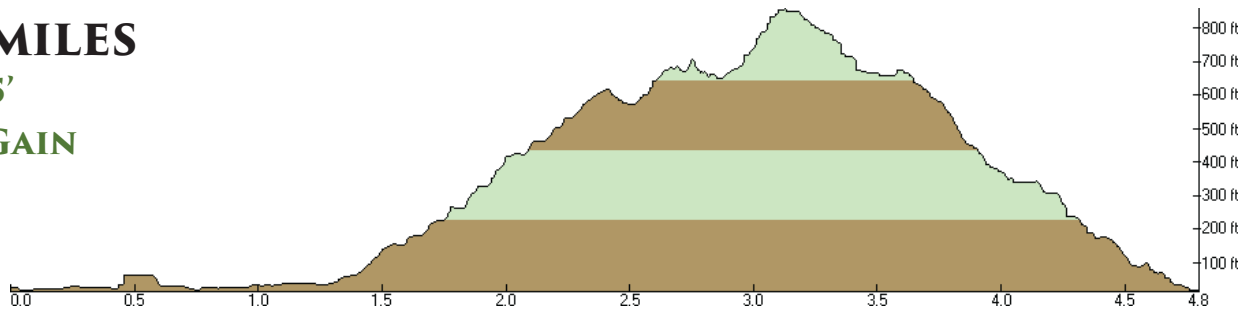

ELEVATION PROFILES

WWW.INSIDETRAIL.COM

8K / 4.9 MILES

APPROX. 925'
ELEVATION GAIN

HALF / 13.3 MILES

APPROX. 2,450'
ELEVATION GAIN

30K / 18.6 MILES

APPROX. 3,500'
ELEVATION GAIN

50K / 31 MILES

APPROX. 5,750'
ELEVATION GAIN