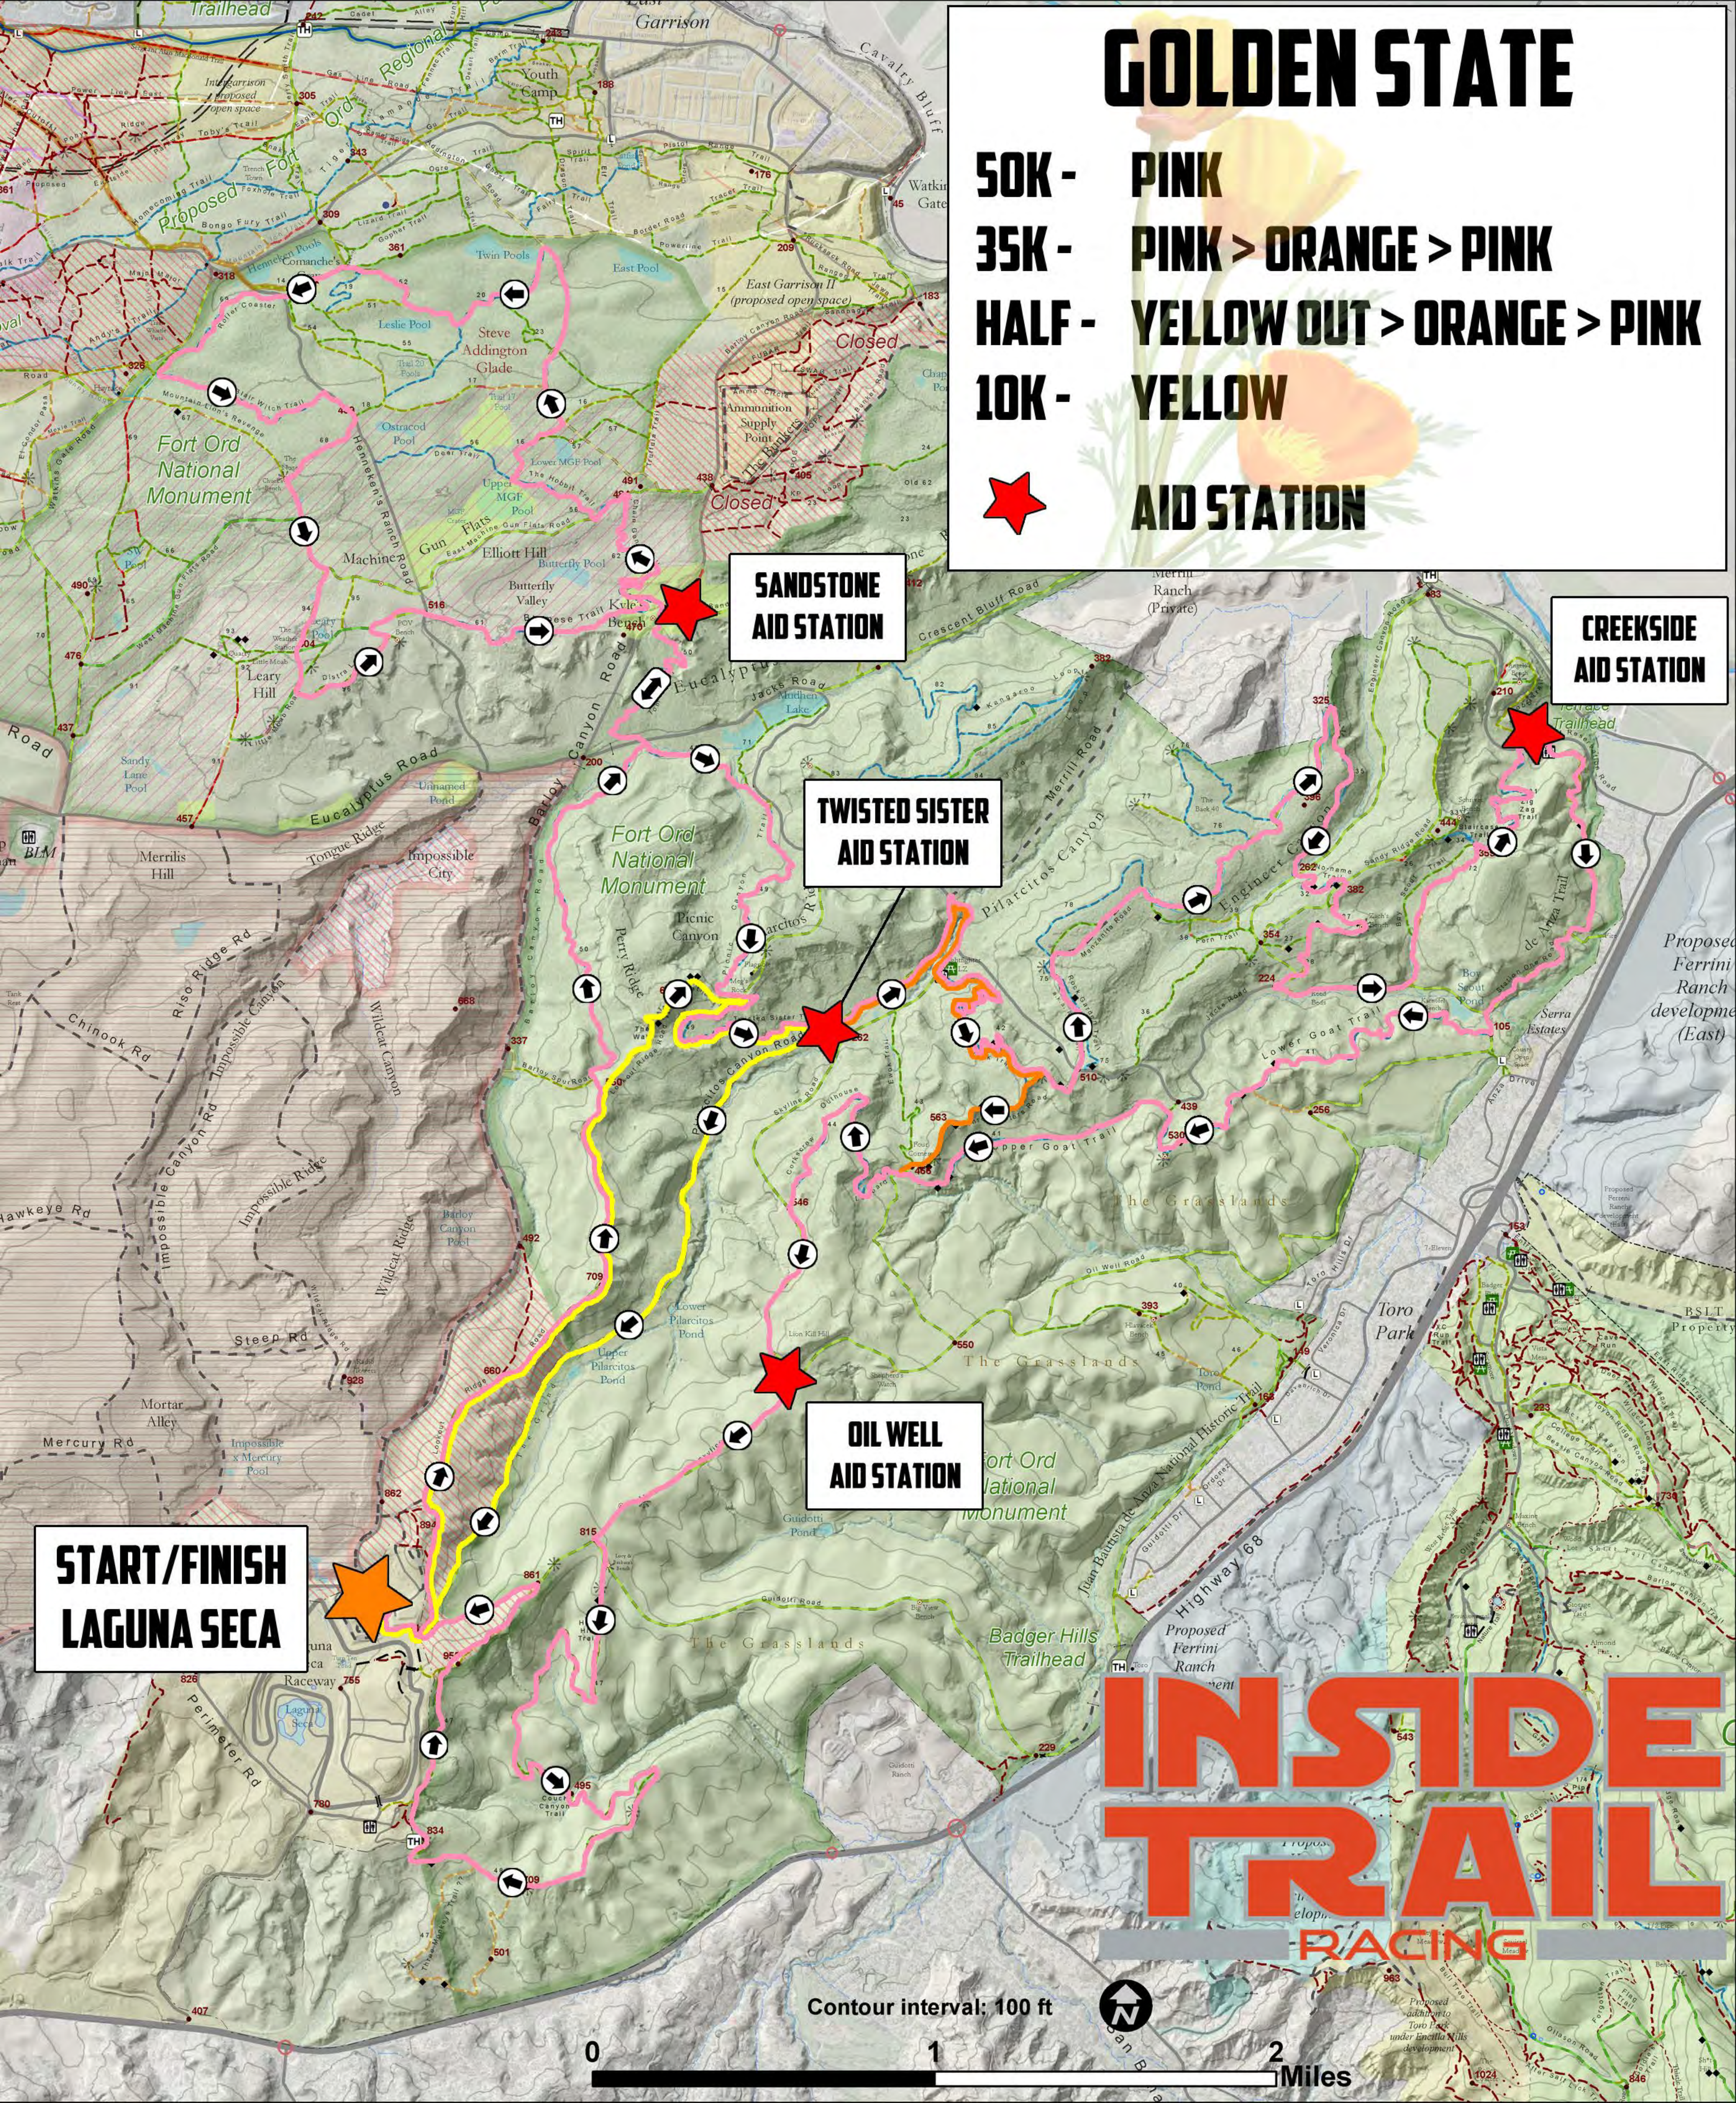

GOLDEN STATE

- 50K - PINK
- 35K - PINK > ORANGE > PINK
- HALF - YELLOW OUT > ORANGE > PINK
- 10K - YELLOW
-  AID STATION

**SANDSTONE
AID STATION**

**CREEKSIDE
AID STATION**

**TWISTED SISTER
AID STATION**

**OIL WELL
AID STATION**

**START/FINISH
LAGUNA SECA**

INSIDE TRAIL

RACING

Contour interval: 100 ft

0 1 2 Miles