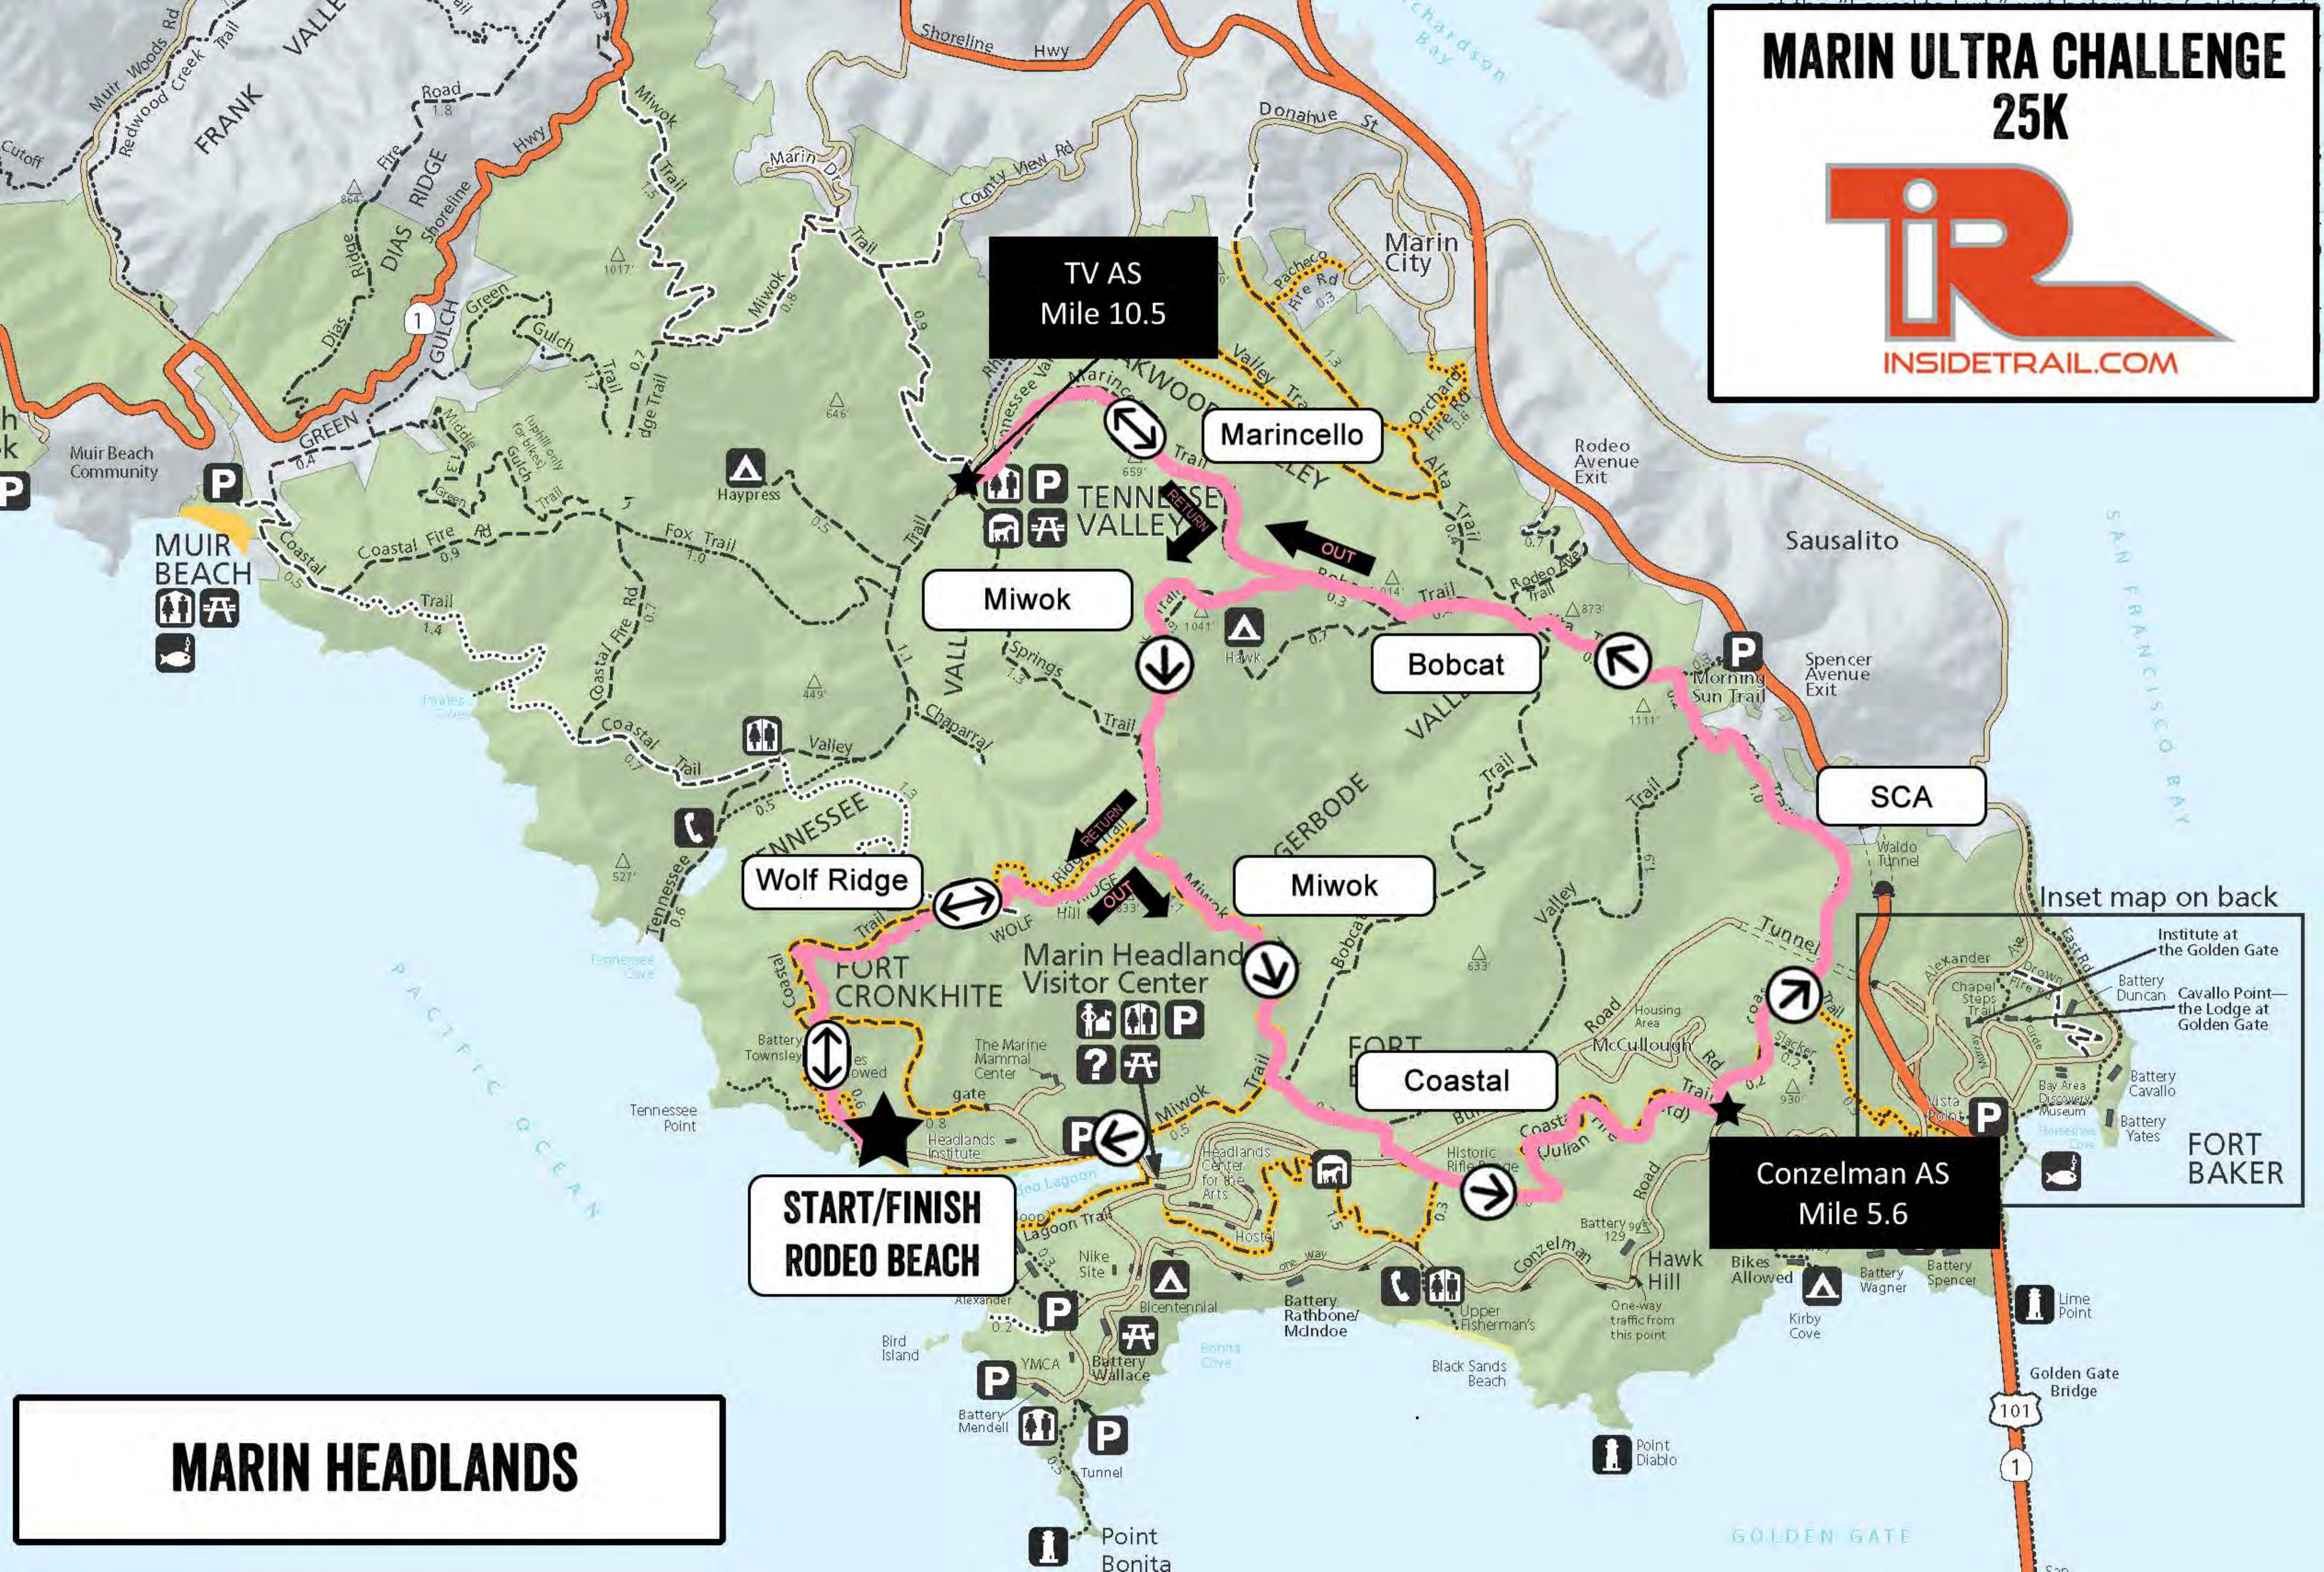

MARIN ULTRA CHALLENGE

25K

INSIDETRAIL.COM

**START/FINISH
RODEO BEACH**

**Conzelman AS
Mile 5.6**

**TV AS
Mile 10.5**

MARIN HEADLANDS