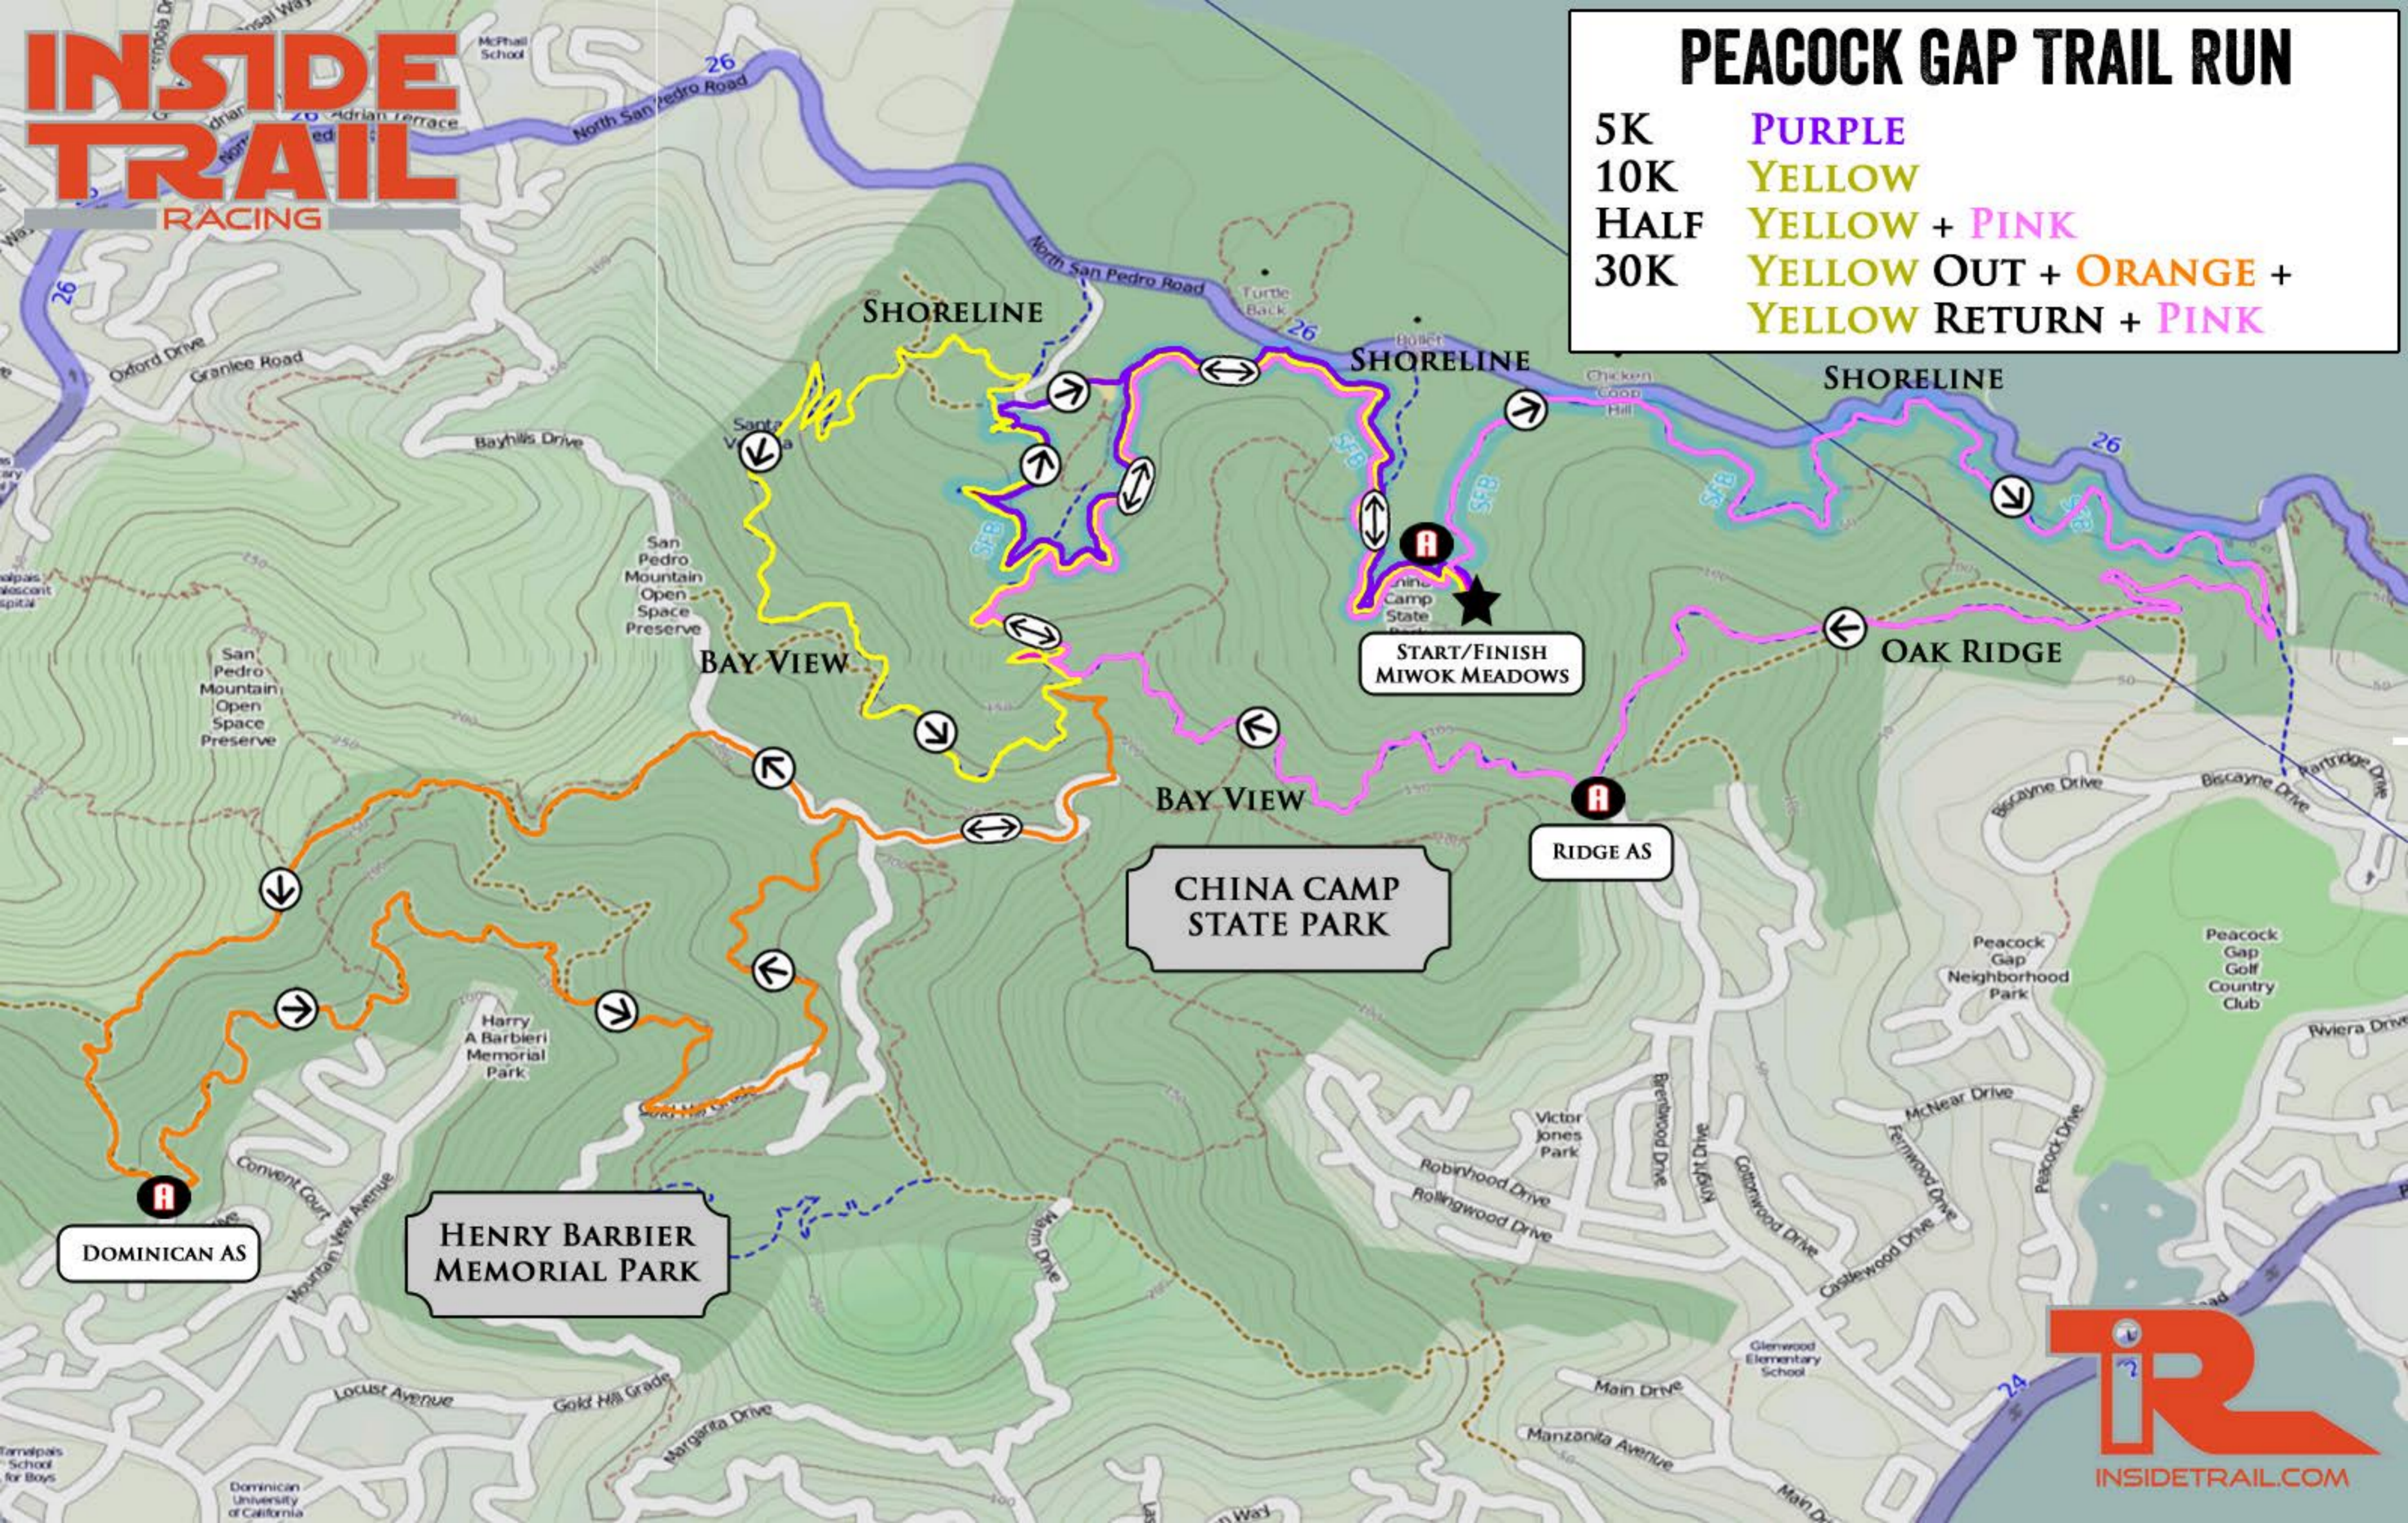

PEACOCK GAP TRAIL RUN

- 5K **PURPLE**
- 10K **YELLOW**
- HALF **YELLOW + PINK**
- 30K **YELLOW OUT + ORANGE + YELLOW RETURN + PINK**

START/FINISH
MIWOK MEADOWS

CHINA CAMP
STATE PARK

RIDGE AS

DOMINICAN AS

HENRY BARBIER
MEMORIAL PARK