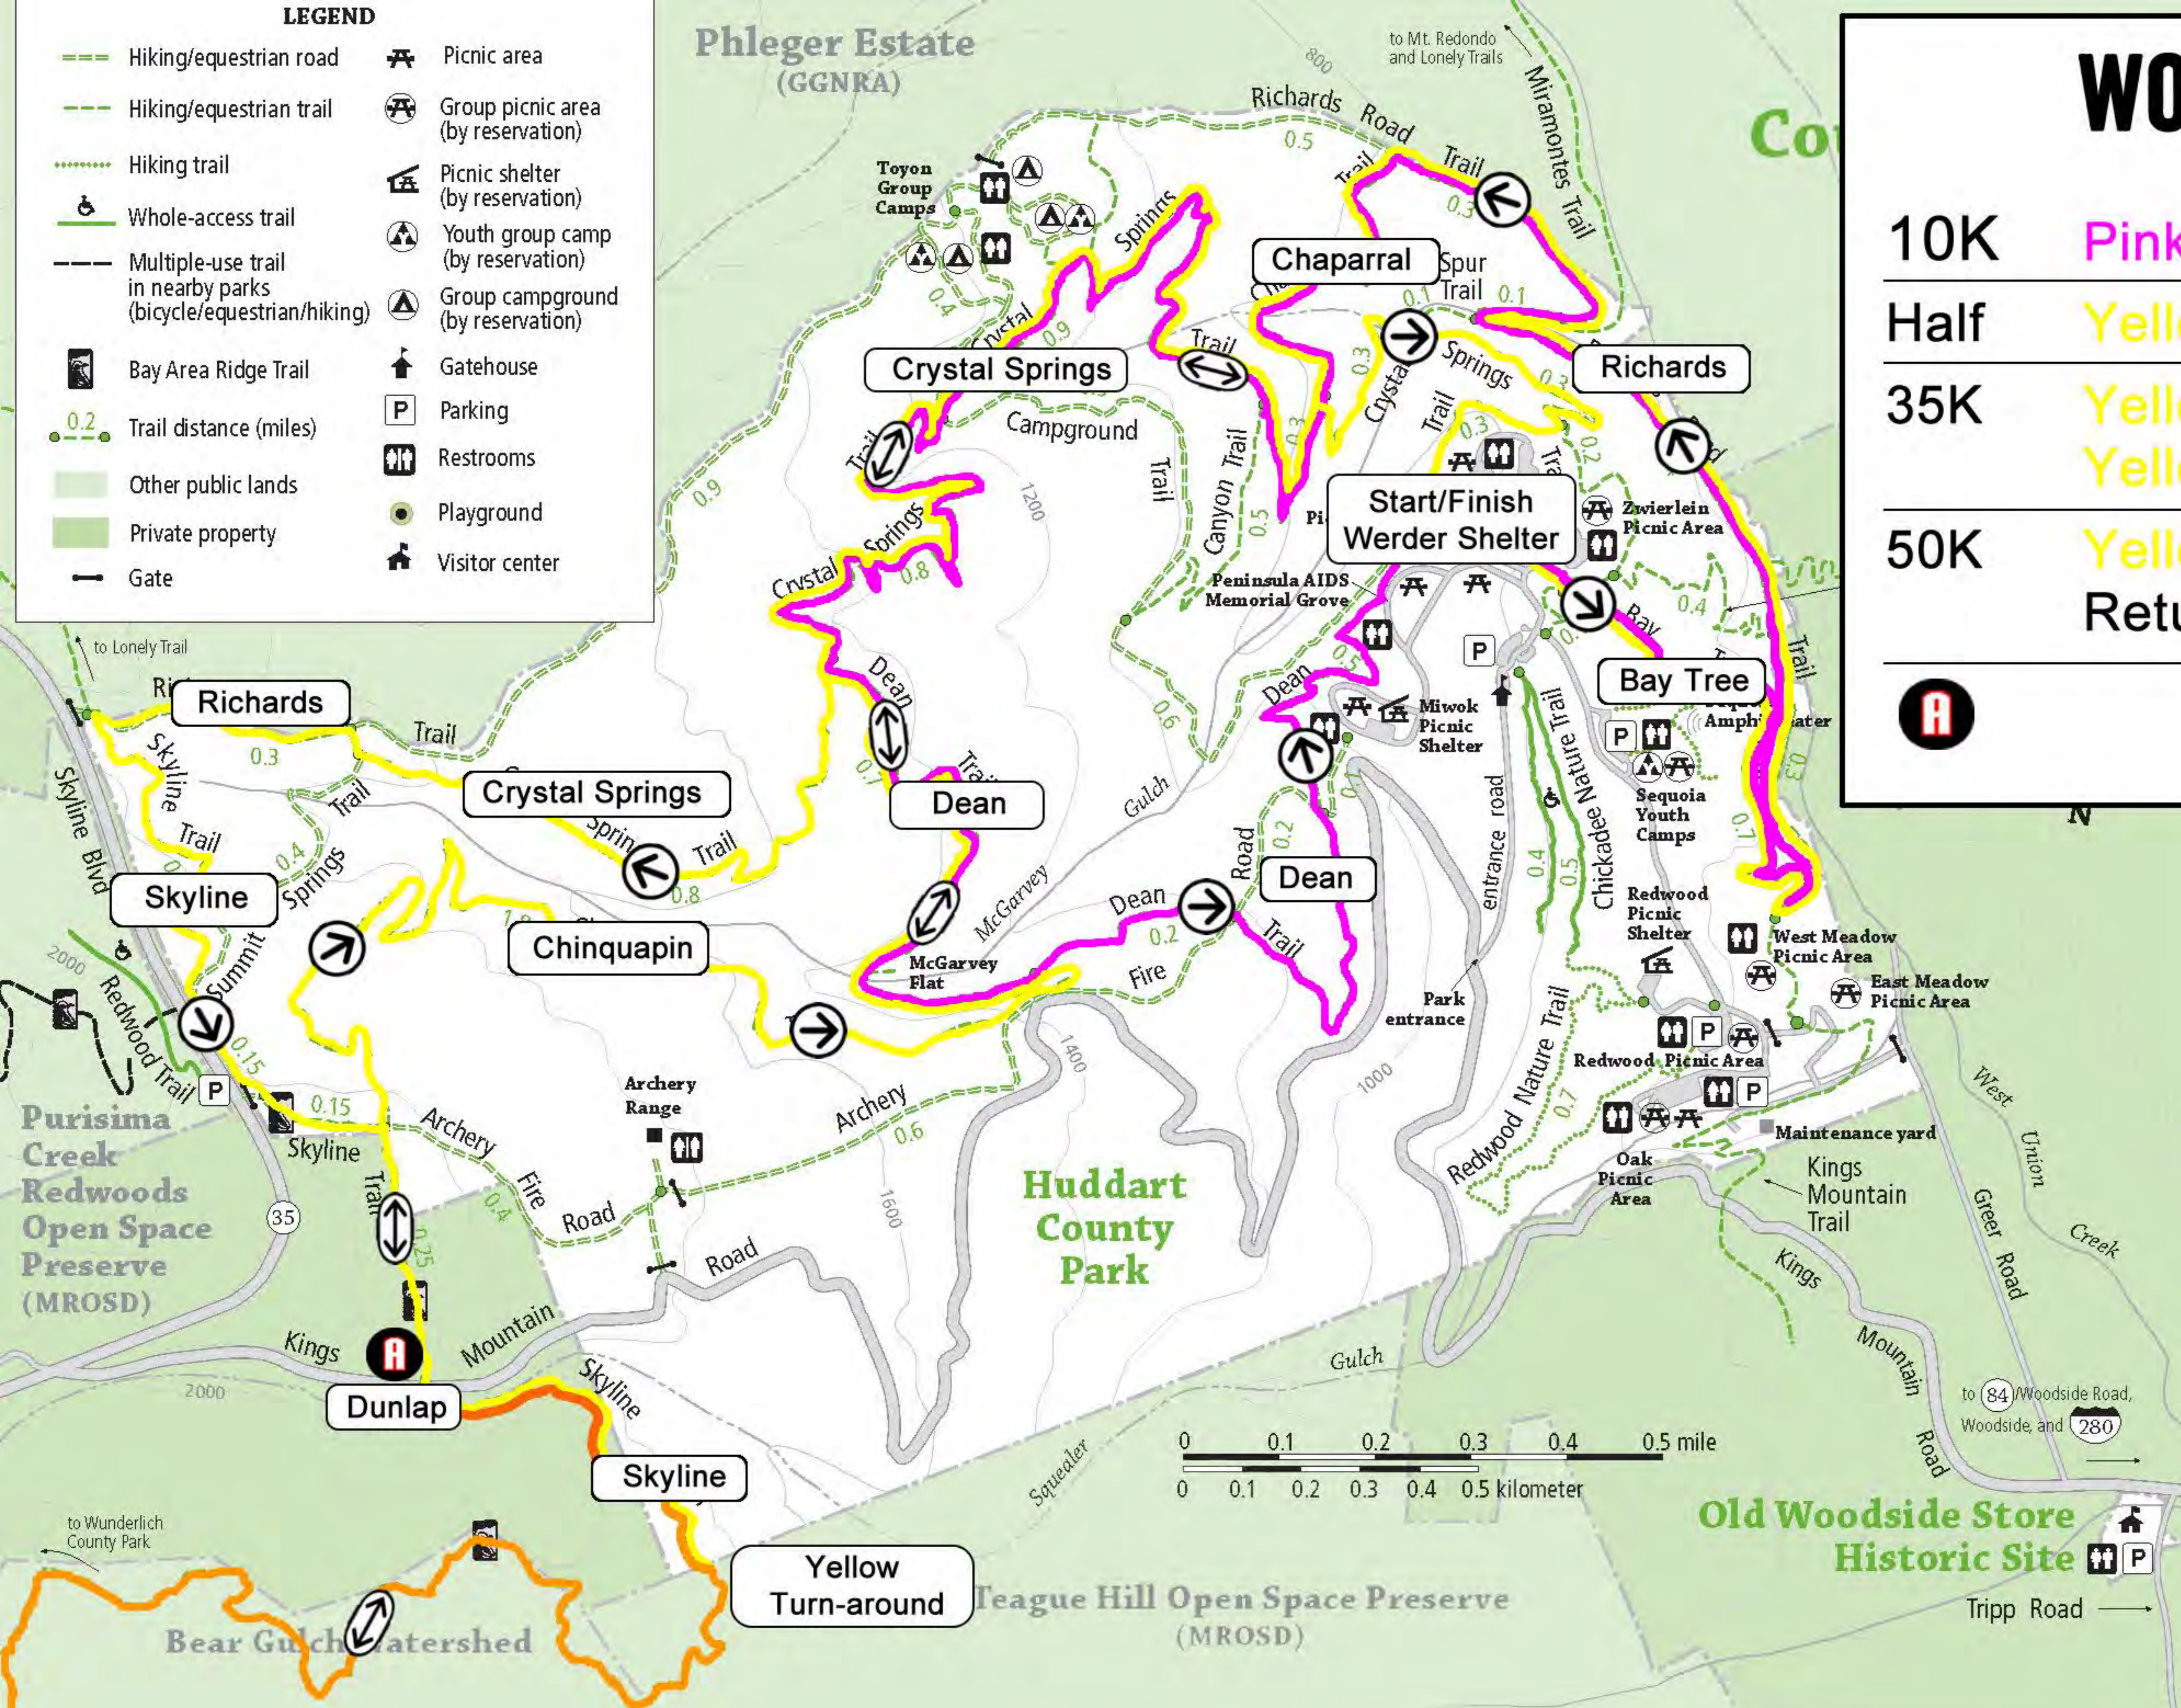

WOODSIDE RAMBLE

- 10K Pink Loop

- Half Yellow

- 35K Yellow Out > Orange to AS > Yellow Return

- 50K Yellow Out > Orange > Yellow Return

- Aid Station

- LEGEND**
- Hiking/equestrian road
 - Hiking/equestrian trail
 - Hiking trail
 - Whole-access trail
 - Multiple-use trail in nearby parks (bicycle/equestrian/hiking)
 - Bay Area Ridge Trail
 - Trail distance (miles)
 - Other public lands
 - Private property
 - Gate
 - Picnic area
 - Group picnic area (by reservation)
 - Picnic shelter (by reservation)
 - Youth group camp (by reservation)
 - Group campground (by reservation)
 - Gatehouse
 - Parking
 - Restrooms
 - Playground
 - Visitor center

Wunderlich County Park

- LEGEND**
- Hiking/equestrian road
 - Hiking/equestrian trail
 - Hiking trail
 - Multiple-use trail in nearby parks (bicycle/equestrian/hiking)
 - Bay Area Ridge Trail
 - Trail distance (miles)
 - Restrooms
 - Parking
 - Gate
 - Other public lands
 - Private property