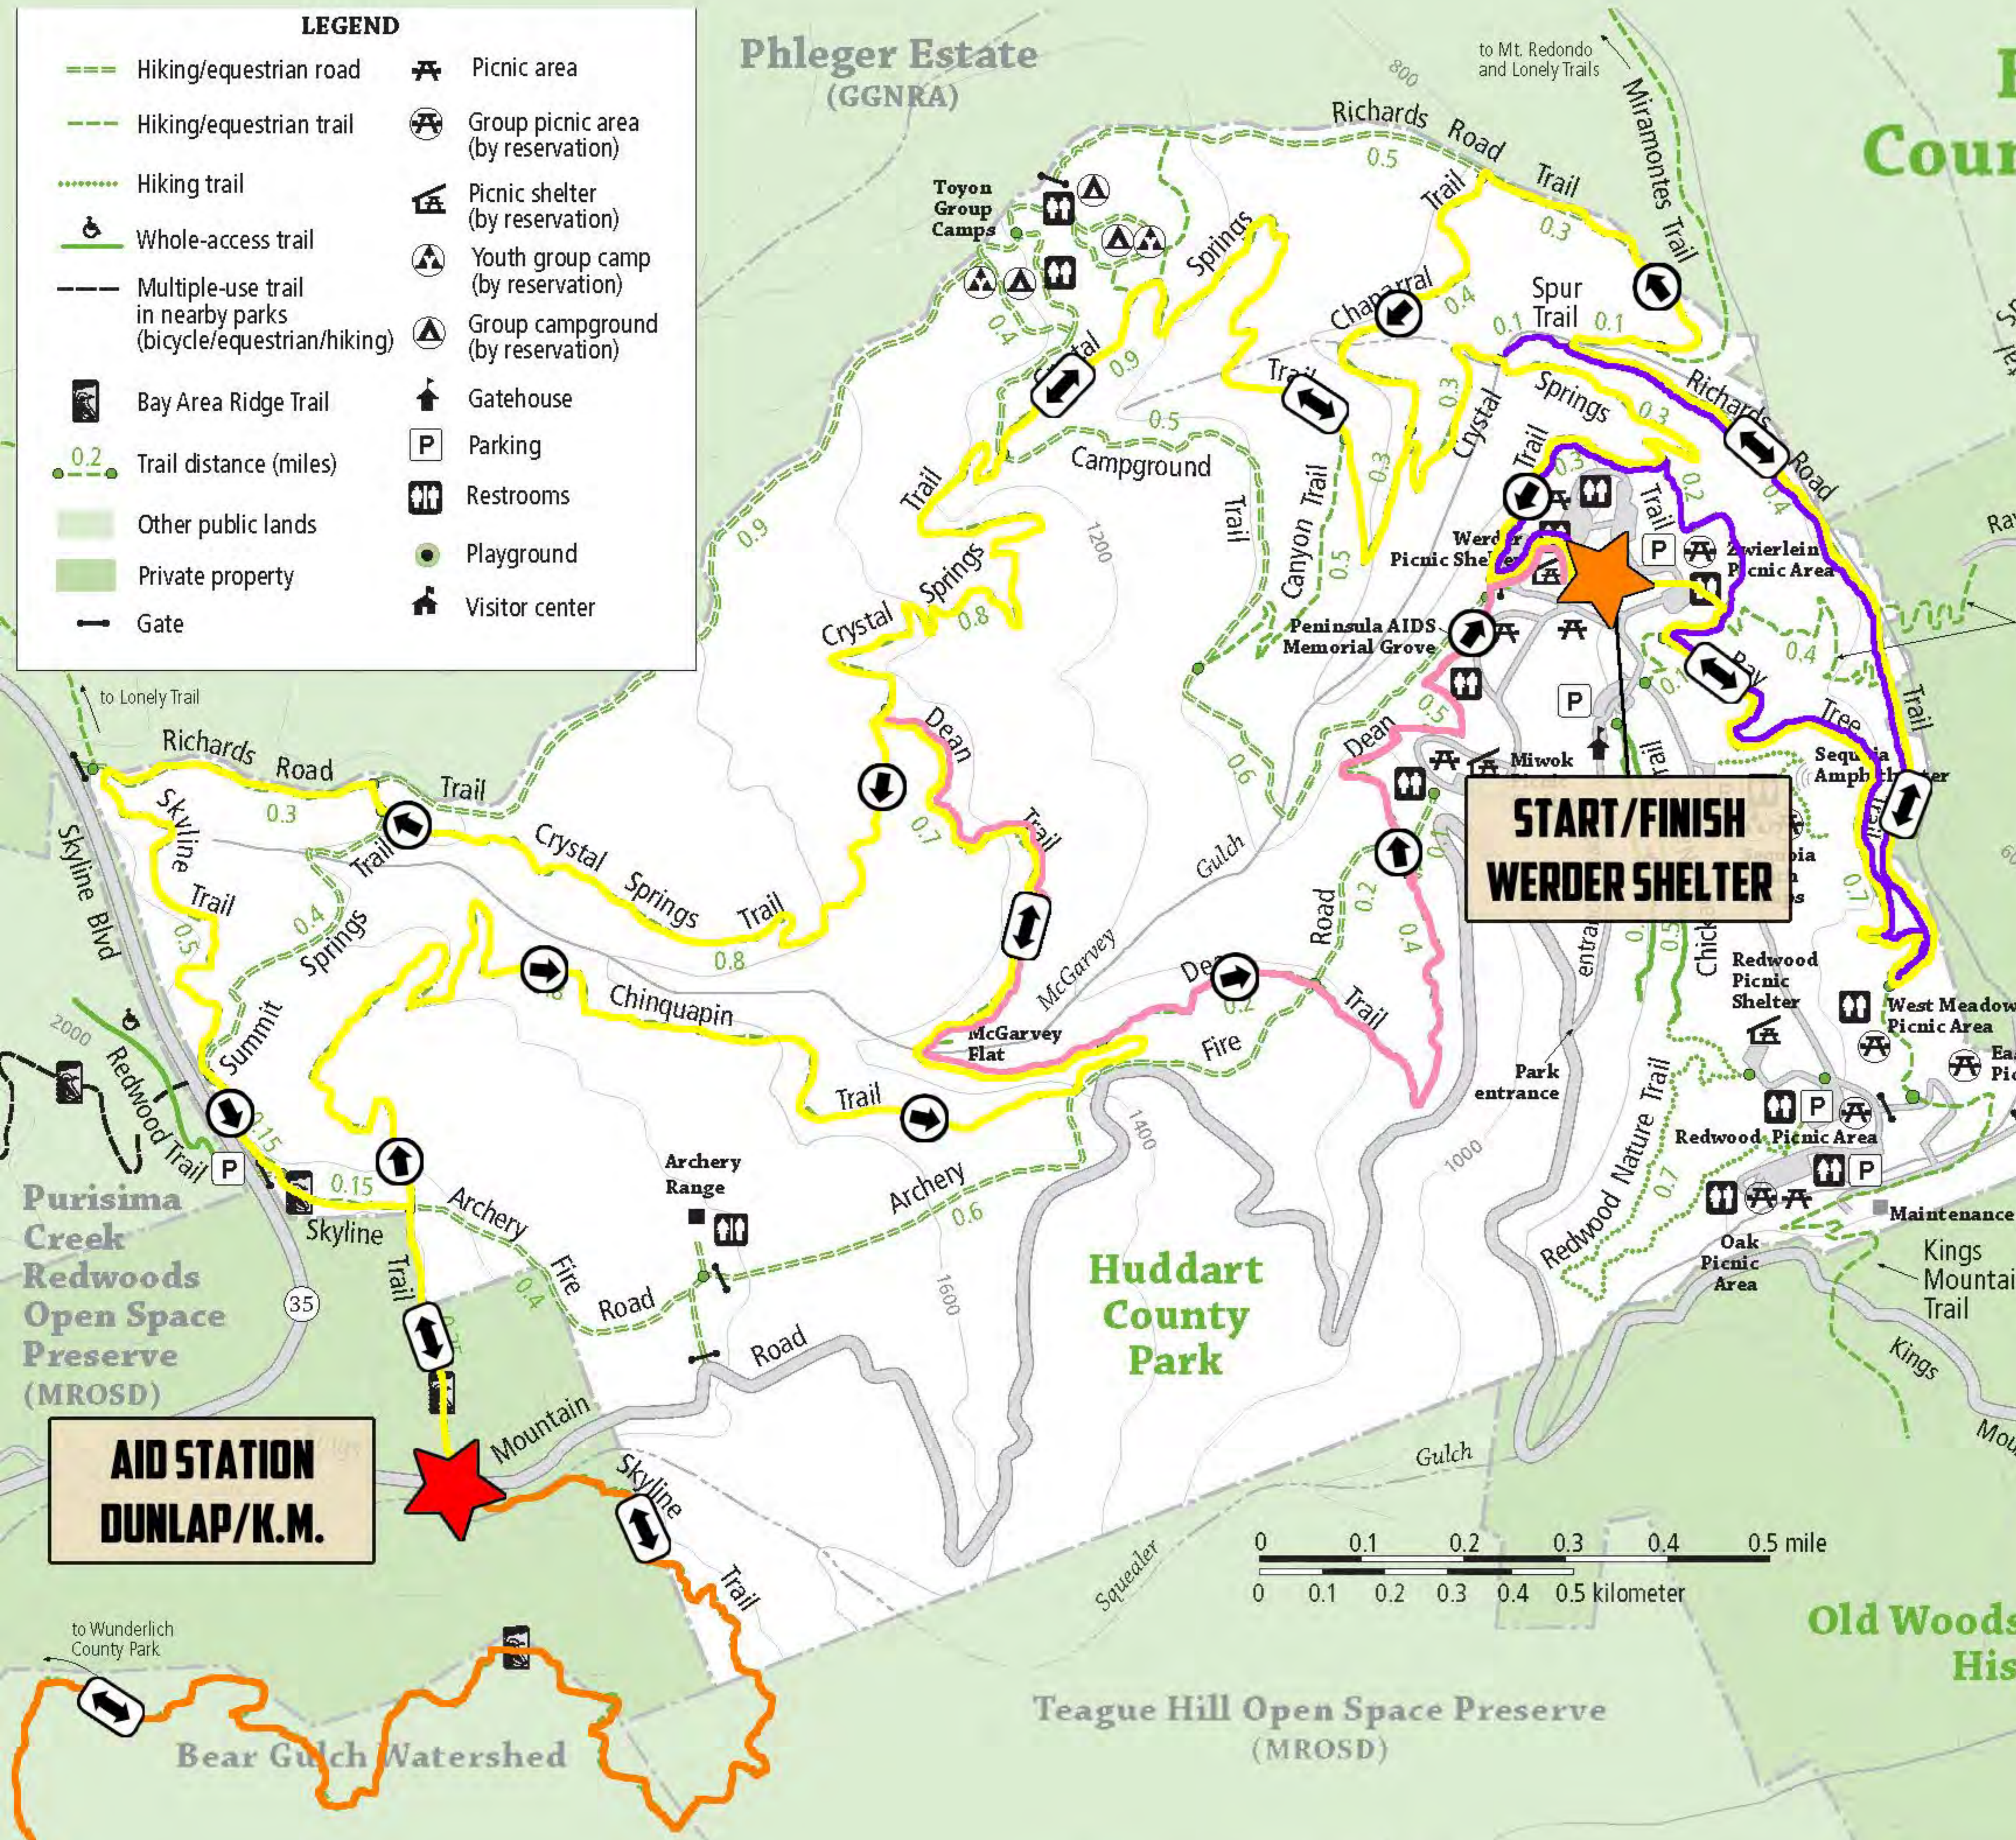

WOODSIDE RAMBLE

**50K - YELLOW OUT > ORANGE >
YELLOW RETURN**
**35K - YELLOW OUT > ORANGE >
YELLOW RETURN**
HALF - YELLOW > PURPLE
10K - YELLOW > PINK

 **AID STATION**

- LEGEND**
- Hiking/equestrian road
 - Hiking/equestrian trail
 - Hiking trail
 - Whole-access trail
 - Multiple-use trail in nearby parks (bicycle/equestrian/hiking)
 - Bay Area Ridge Trail
 - Trail distance (miles)
 - Other public lands
 - Private property
 - Gate
 - Picnic area
 - Group picnic area (by reservation)
 - Picnic shelter (by reservation)
 - Youth group camp (by reservation)
 - Group campground (by reservation)
 - Gatehouse
 - Parking
 - Restrooms
 - Playground
 - Visitor center

Wunderlich County Park

- LEGEND**
- Hiking/equestrian road
 - Hiking/equestrian trail
 - Hiking trail
 - Multiple-use trail in nearby parks (bicycle/equestrian/hiking)
 - Bay Area Ridge Trail
 - Trail distance (miles)
 - Restrooms
 - Parking
 - Gate
 - Other public lands
 - Private property

INSIDE TRAIL RACING