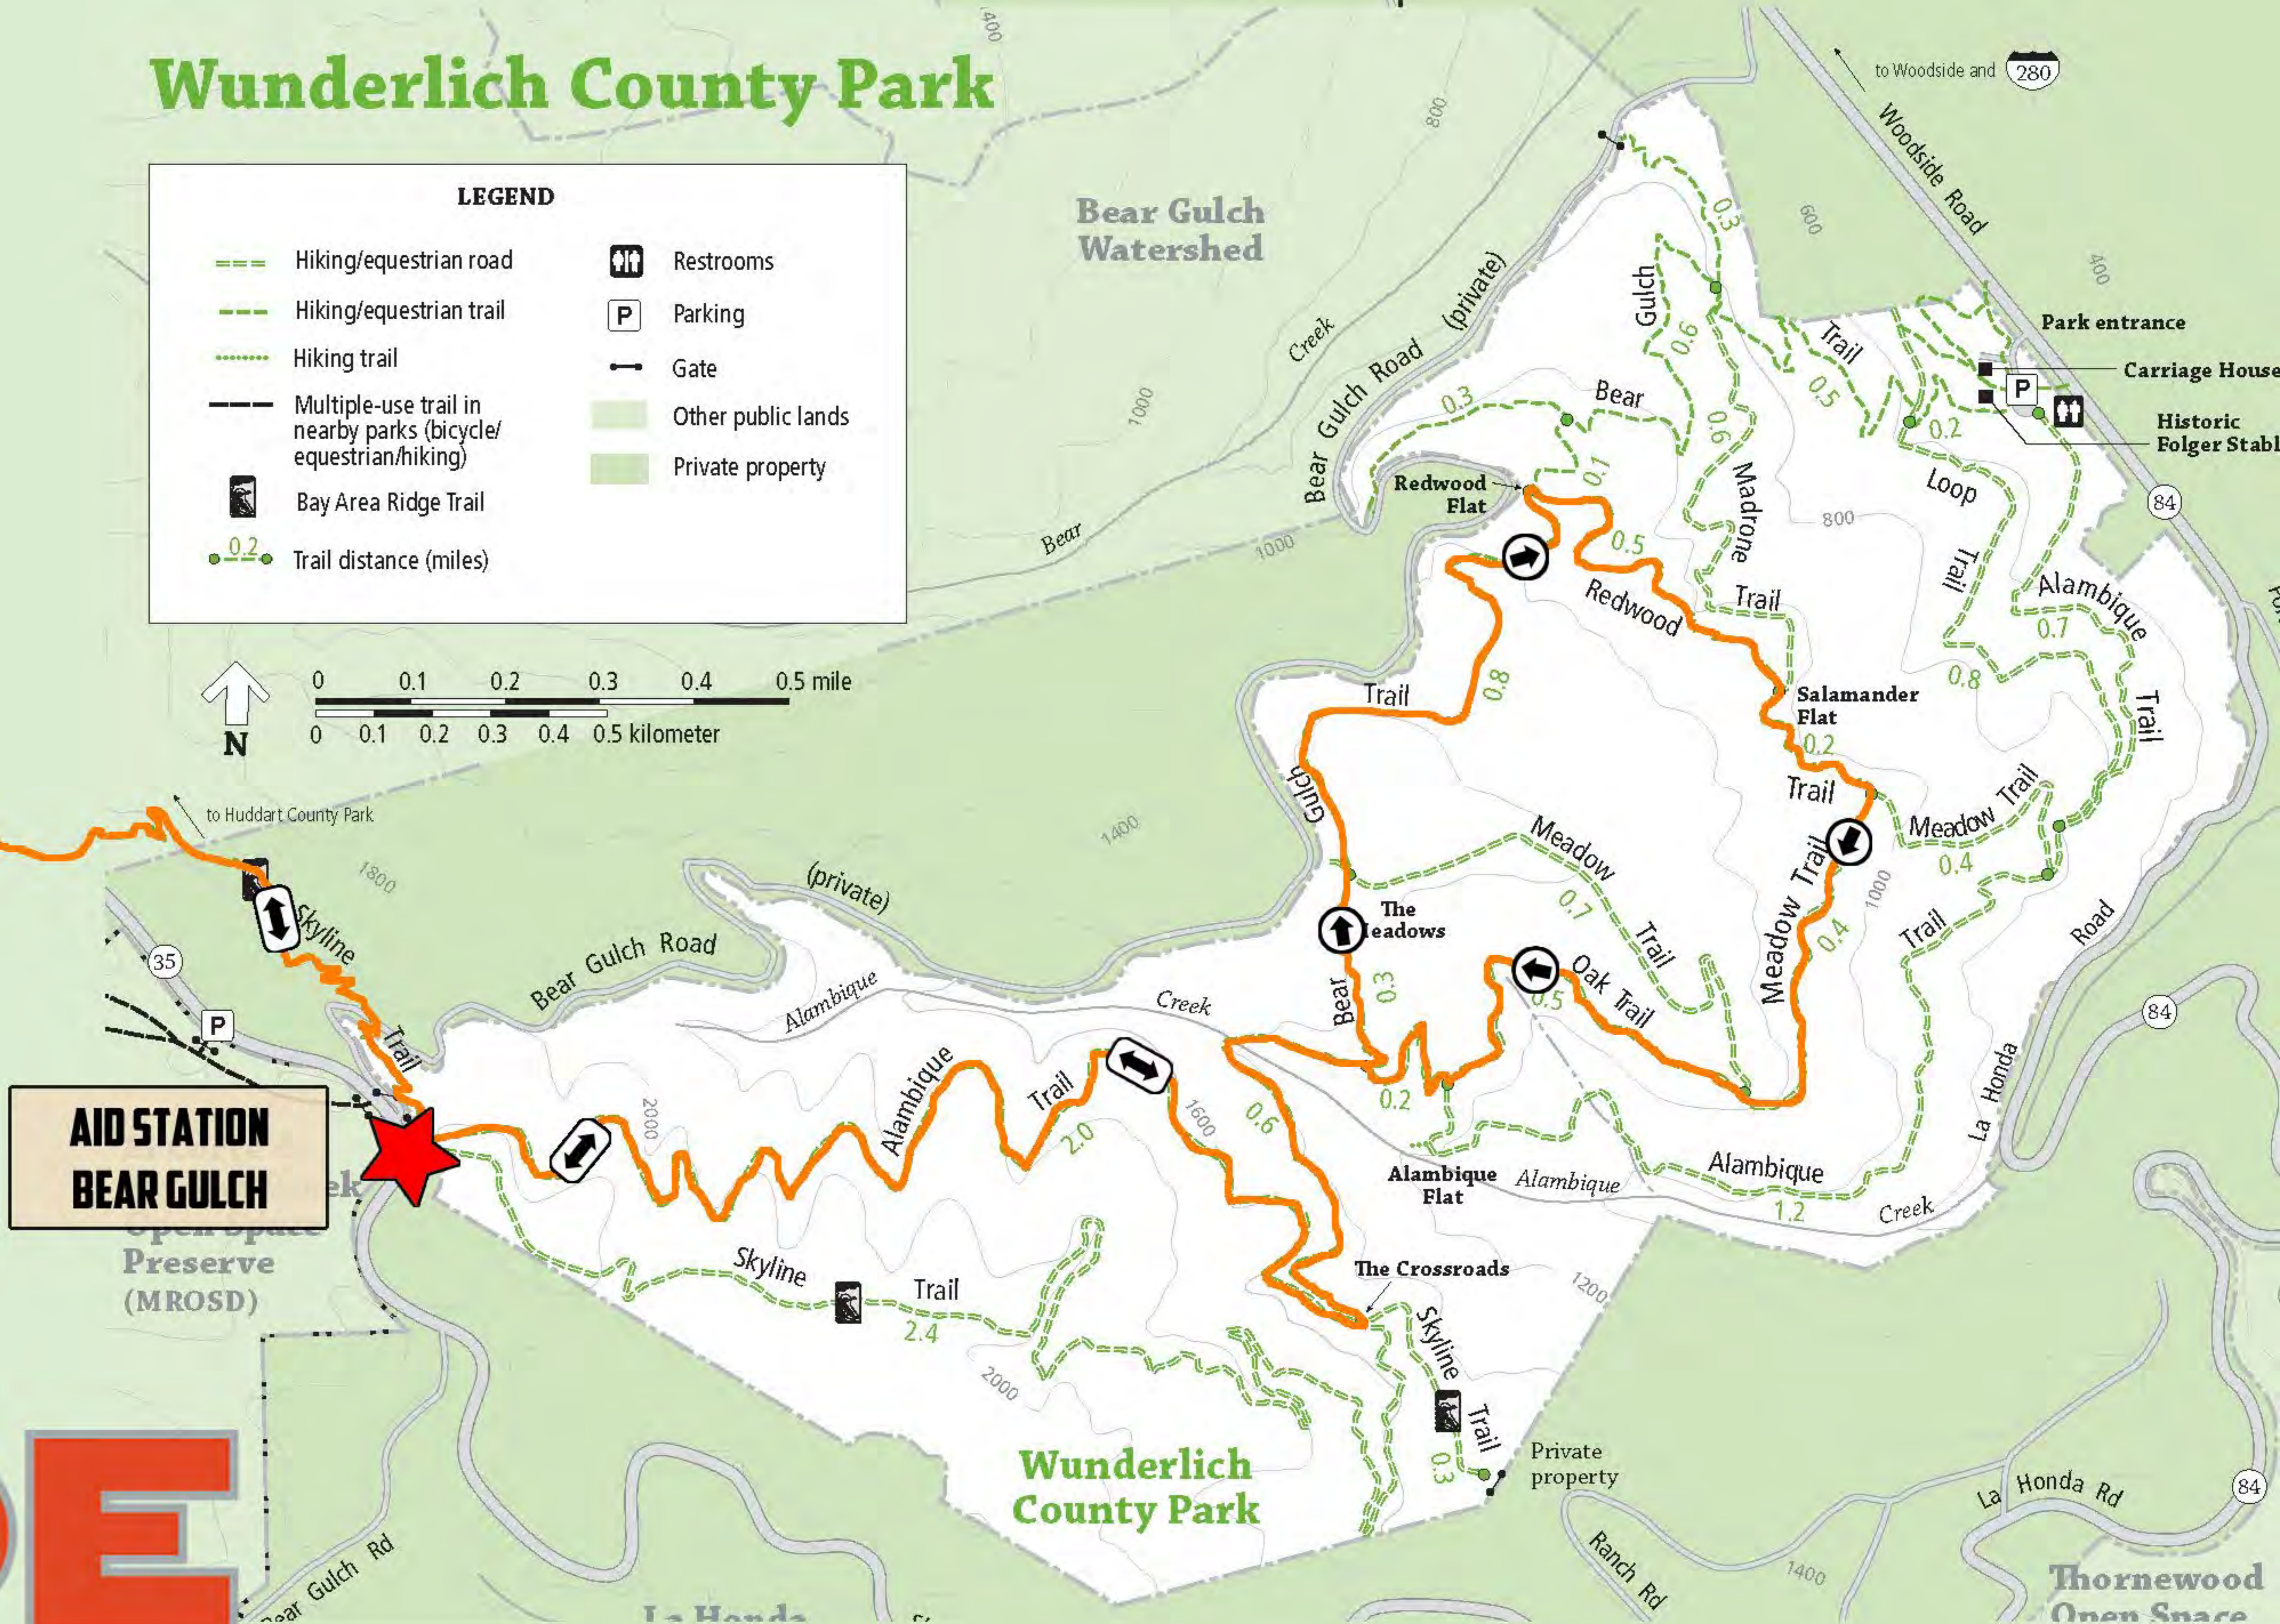

WOODSIDE RAMBLE

**50K - YELLOW OUT > ORANGE >
YELLOW RETURN**
**35K - YELLOW OUT > ORANGE >
YELLOW RETURN**
HALF - YELLOW > PURPLE
10K - YELLOW > PINK

 **AID STATION**

- LEGEND**
- Hiking/equestrian road
 - Hiking/equestrian trail
 - Hiking trail
 - Whole-access trail
 - Multiple-use trail in nearby parks (bicycle/equestrian/hiking)
 - Bay Area Ridge Trail
 - Trail distance (miles)
 - Other public lands
 - Private property
 - Gate
 - Picnic area
 - Group picnic area (by reservation)
 - Picnic shelter (by reservation)
 - Youth group camp (by reservation)
 - Group campground (by reservation)
 - Gatehouse
 - Parking
 - Restrooms
 - Playground
 - Visitor center

Wunderlich County Park

- LEGEND**
- Hiking/equestrian road
 - Hiking/equestrian trail
 - Hiking trail
 - Multiple-use trail in nearby parks (bicycle/equestrian/hiking)
 - Bay Area Ridge Trail
 - Trail distance (miles)
 - Restrooms
 - Parking
 - Gate
 - Other public lands
 - Private property

INSIDE TRAIL RACING