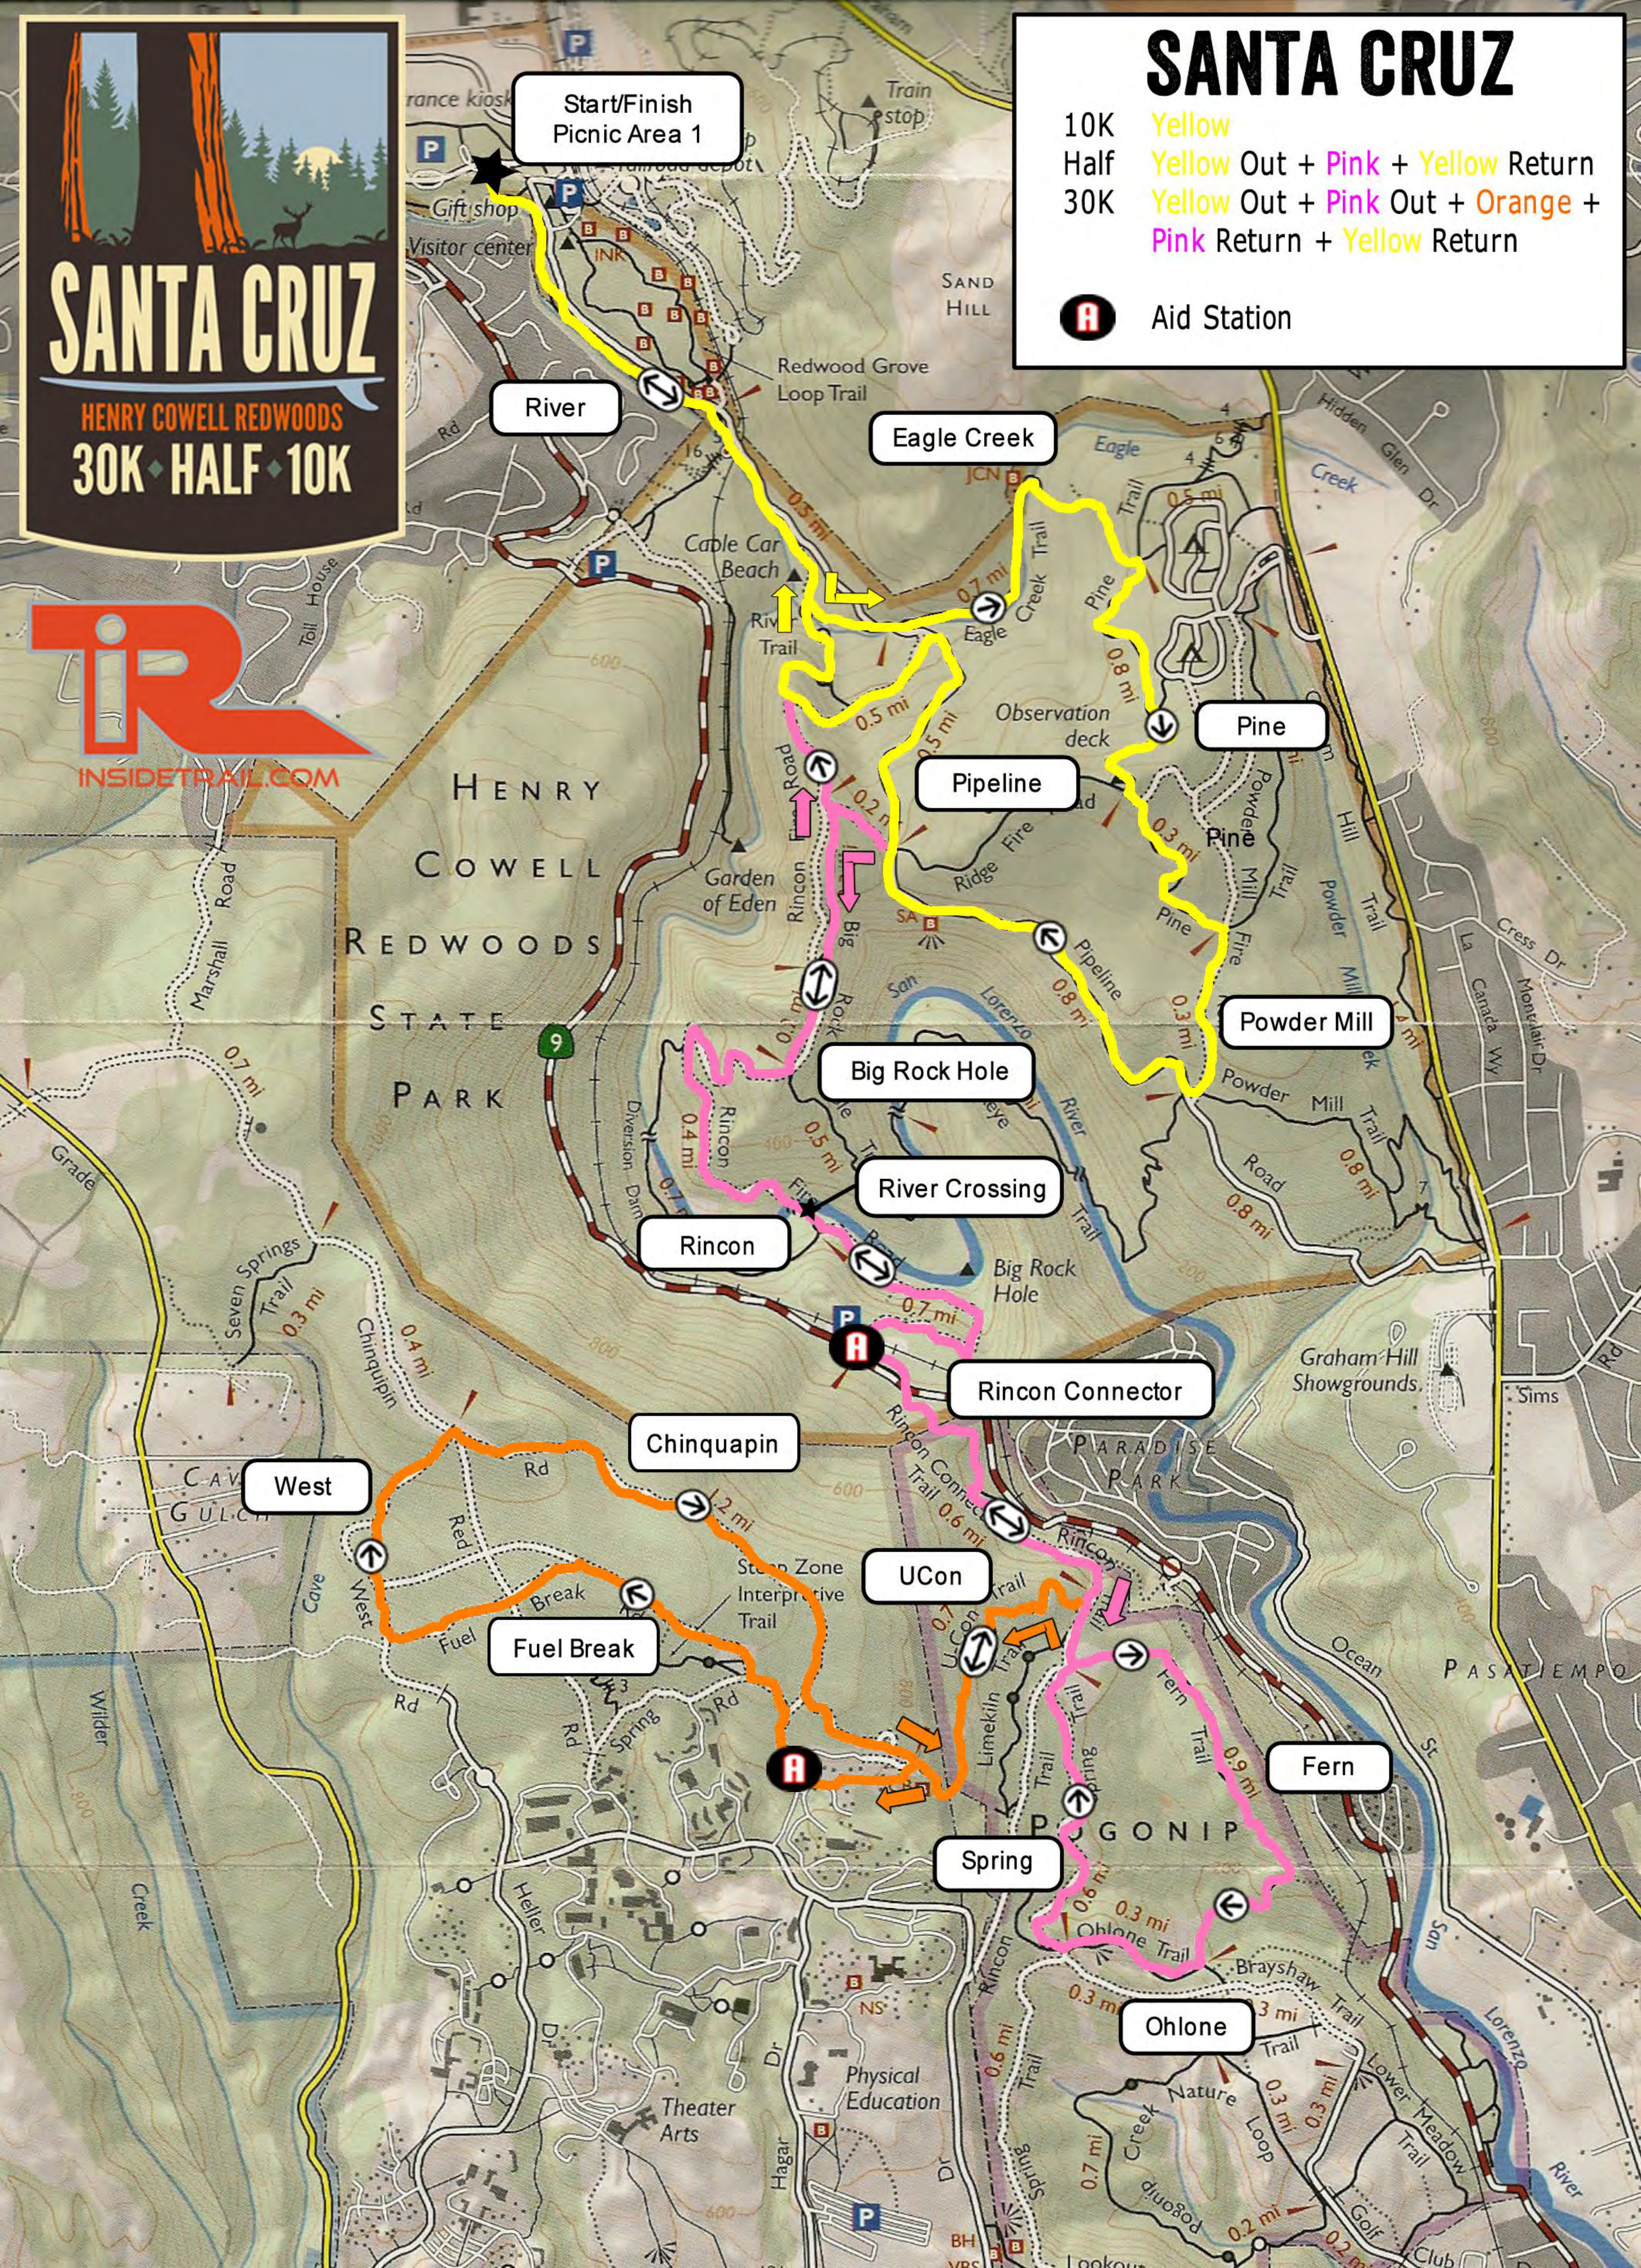

SANTA CRUZ

HENRY COWELL REDWOODS
30K ♦ HALF ♦ 10K

SANTA CRUZ

- 10K Yellow
- Half Yellow Out + Pink + Yellow Return
- 30K Yellow Out + Pink Out + Orange + Pink Return + Yellow Return

Start/Finish
Picnic Area 1

River

Eagle Creek

Pine

Pipeline

Powder Mill

Big Rock Hole

River Crossing

Rincon

Rincon Connector

Chinquapin

West

UCon

Fuel Break

Fern

Spring

Ohlone