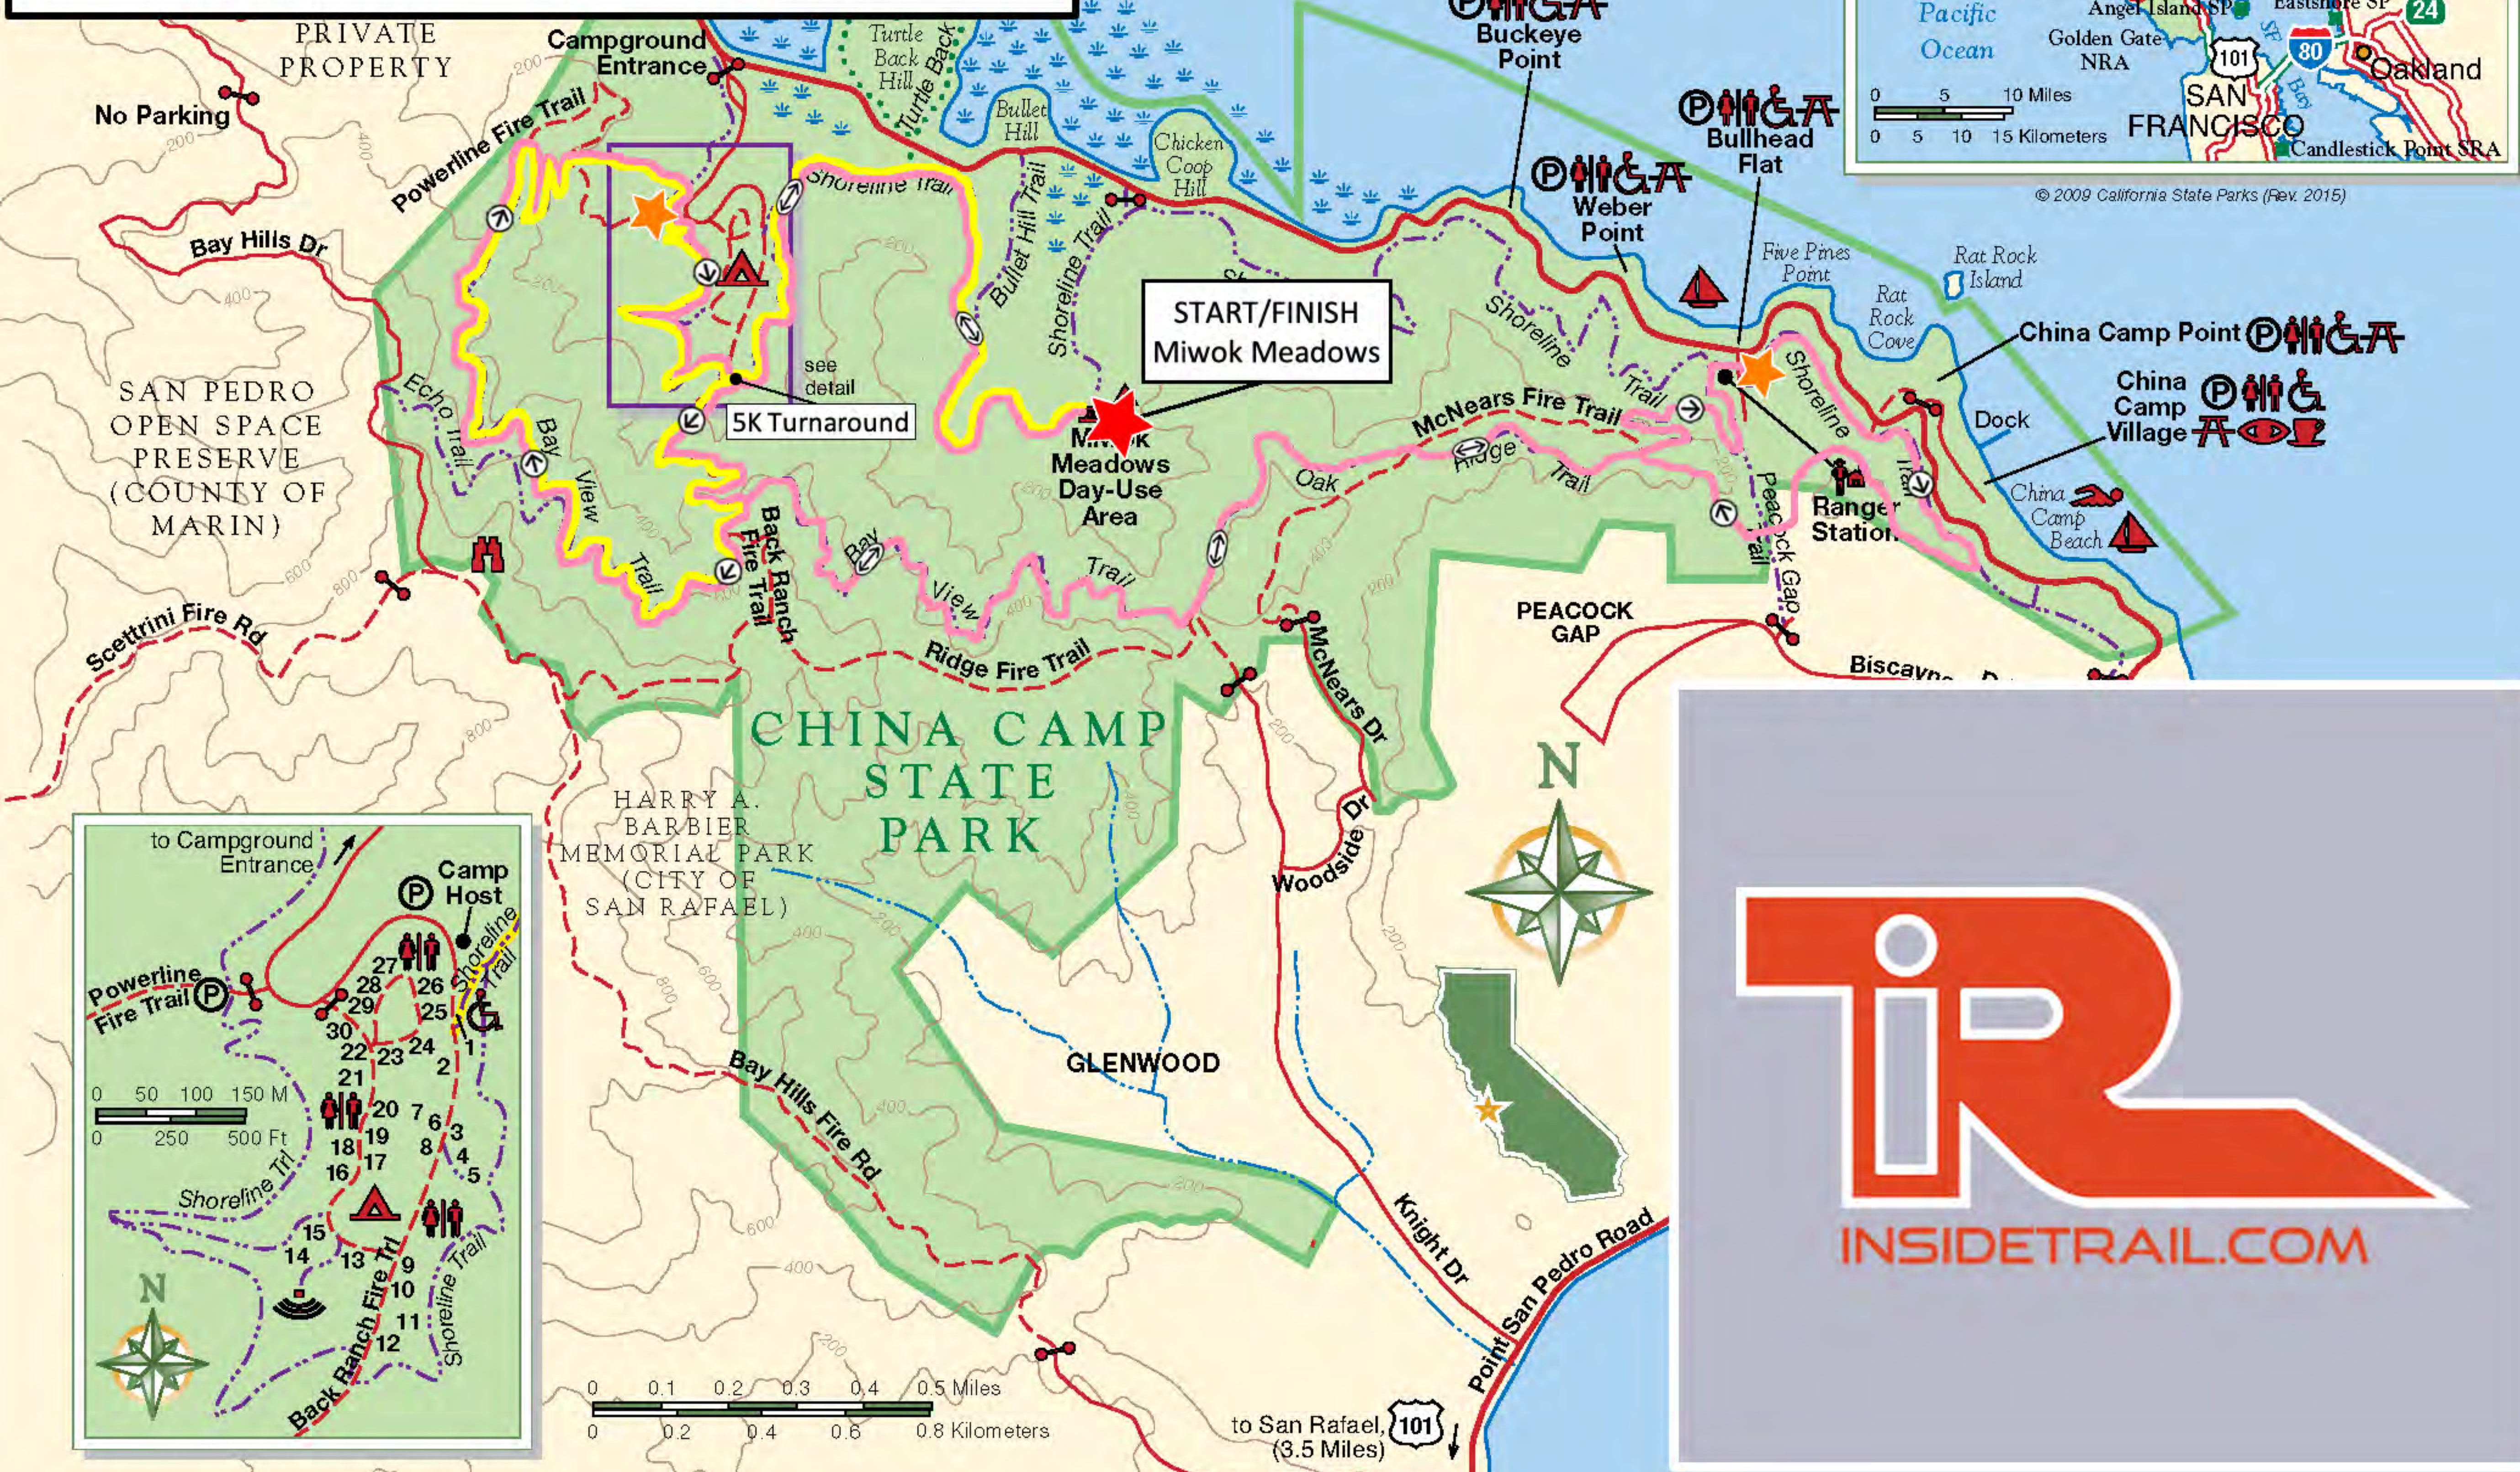

CHINA CAMP TRAIL RUN

- 5K - Yellow Out/Back
- 10K - Yellow
- Half - Pink

 Aid Station

China Camp State Park

© 2009 California State Parks (Rev. 2015)