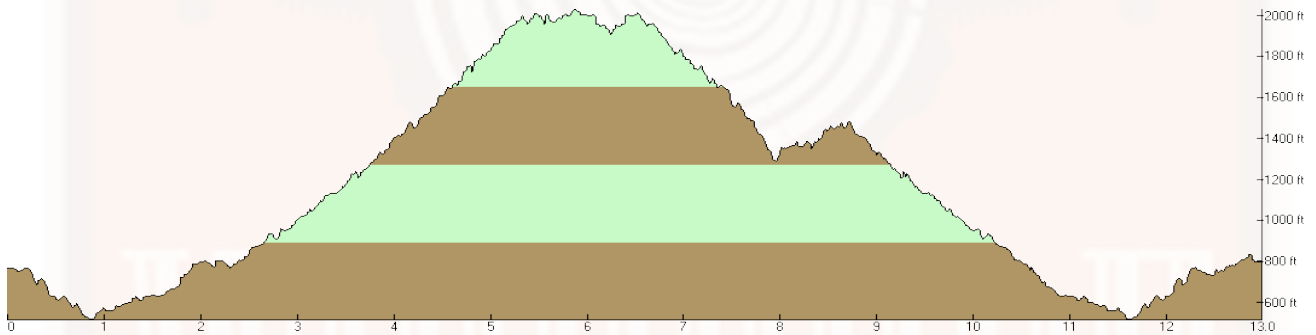

WOODSIDE RAMBLE – ELEVATION PROFILE

10K / 6.2 Miles - Approx. 1,100' Elevation Gain

13.1 Miles - Approx. 2,250' Elevation Gain

35K / 21.7 Miles - Approx. 3,100' Elevation Gain

50K / 31.0 Miles - Approx. 4,800' Elevation Gain