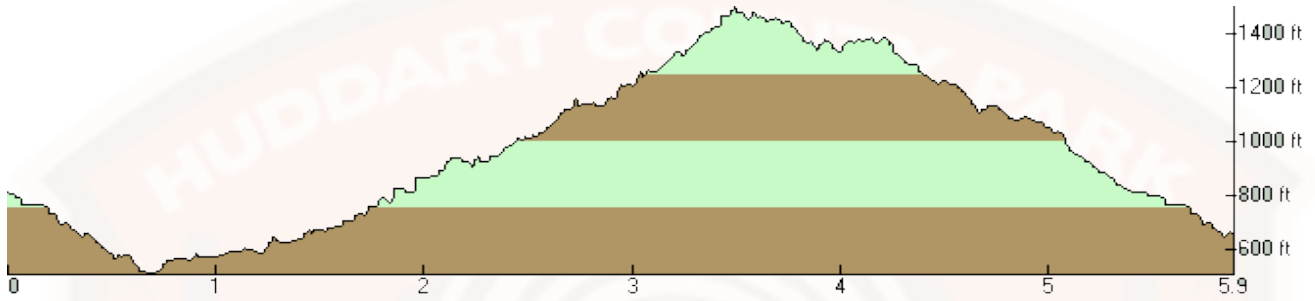

WOODSIDE RAMBLE – ELEVATION PROFILE

10K / 6.2 Miles - Approx. 1,100' Elevation Gain

13.1 Miles - Approx. 2,250' Elevation Gain

35K / 21.7 Miles - Approx. 3,100' Elevation Gain

50K / 31.0 Miles - Approx. 4,800' Elevation Gain