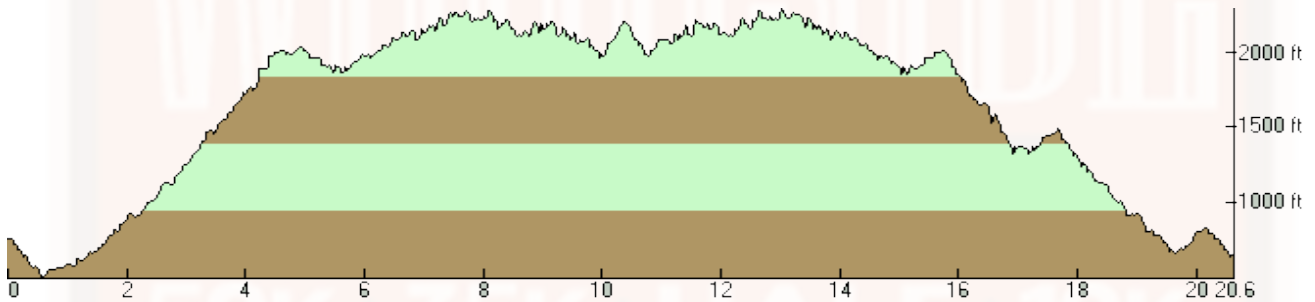

WOODSIDE RAMBLE – ELEVATION PROFILE

10K / 6.2 Miles - Approx. 1,100' Elevation Gain

13.1 Miles - Approx. 2,250' Elevation Gain

35K / 21.7 Miles - Approx. 3,100' Elevation Gain

50K / 31.0 Miles - Approx. 4,800' Elevation Gain