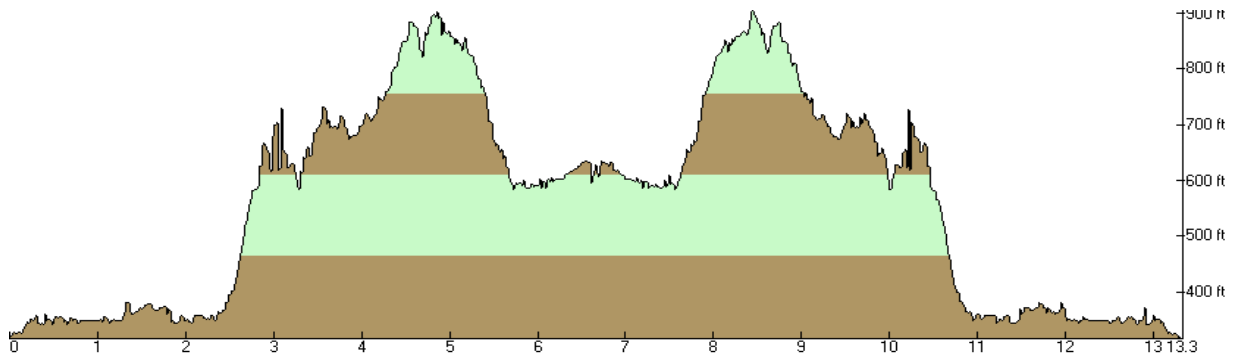

RESERVOIR DOGS

10K / 6.3 Miles (~575' Elevation Gain)

Half Marathon / ~13.9 Miles (~2,050' Elevation Gain)

35K / 20.9 Miles (~2,850' Elevation Gain)