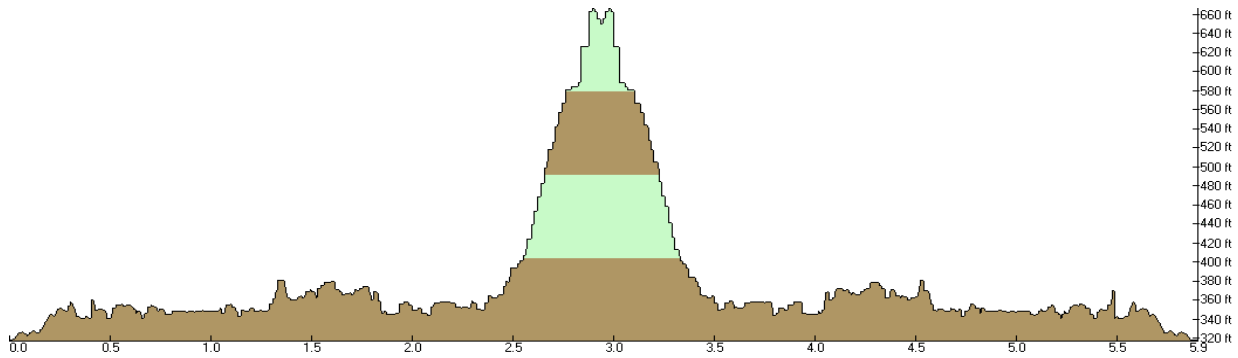

RESERVOIR DOGS

10K / 6.3 Miles (~575' Elevation Gain)

Half Marathon / ~13.9 Miles (~2,050' Elevation Gain)

35K / 20.9 Miles (~2,850' Elevation Gain)