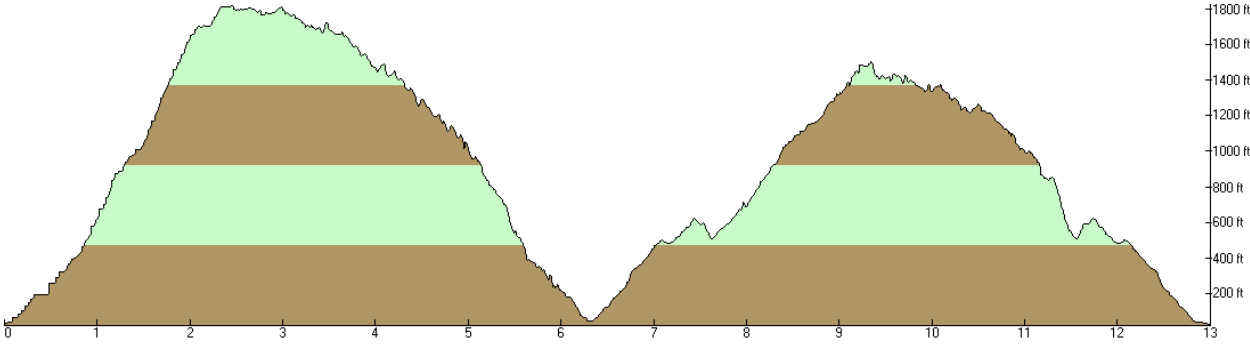

MUIR WOODS MT CHALLENGE

FKA TABLE ROCK

30K / 18.8 MILES

Approximately 4,950' Elevation Gain

HALF MARATHON / 13.1 MILES

Approximately 3,450' Elevation Gain

10K / 6.4 MILES

Approximately 1,950' Elevation Gain