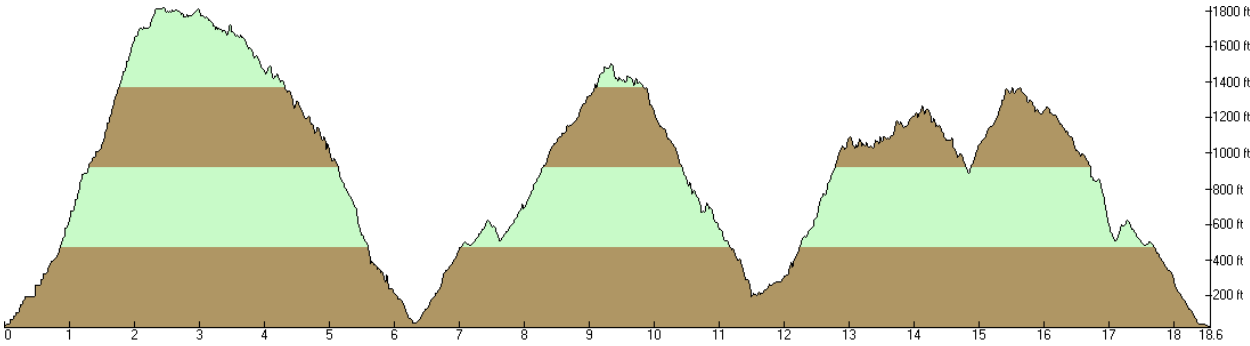

MUIR WOODS MT CHALLENGE

FKA TABLE ROCK

30K / 18.8 MILES

Approximately 4,950' Elevation Gain

HALF MARATHON / 13.1 MILES

Approximately 3,450' Elevation Gain

10K / 6.4 MILES

Approximately 1,950' Elevation Gain