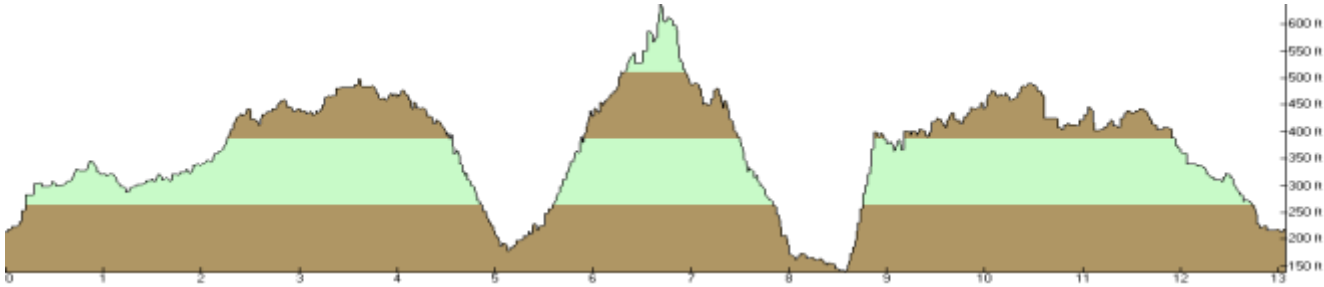

Golden State TRAIL RUN

10K / 6.4 Miles / ~460' Elevation Gain

Half Marathon / 13.1 Miles / ~1,450' Elevation Gain

35K / 22.9 Miles / ~2,750' Elevation Gain

50K / 31.0 Miles / ~3,820' Elevation Gain