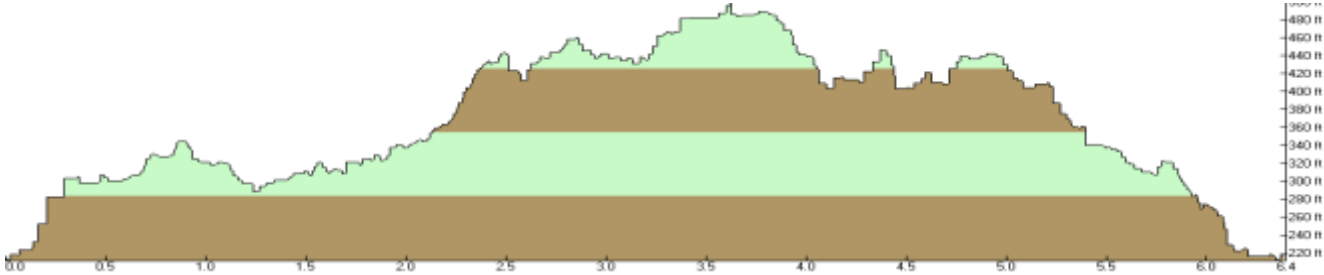

Golden State TRAIL RUN

10K / 6.4 Miles / ~460' Elevation Gain

Half Marathon / 13.1 Miles / ~1,450' Elevation Gain

35K / 22.9 Miles / ~2,750' Elevation Gain

50K / 31.0 Miles / ~3,820' Elevation Gain