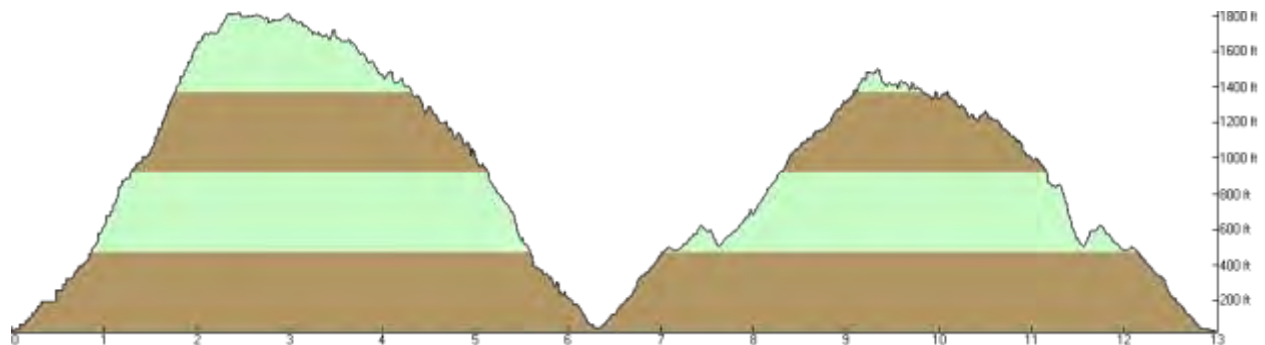

Table Rock Trail Run

30K / 18.8 Miles

Approximately 4,950' Elevation Gain

Half Marathon / 13.1 Miles

Approximately 3,450' Elevation Gain

10K / 6.4 Miles

Approximately 1,950' Elevation Gain