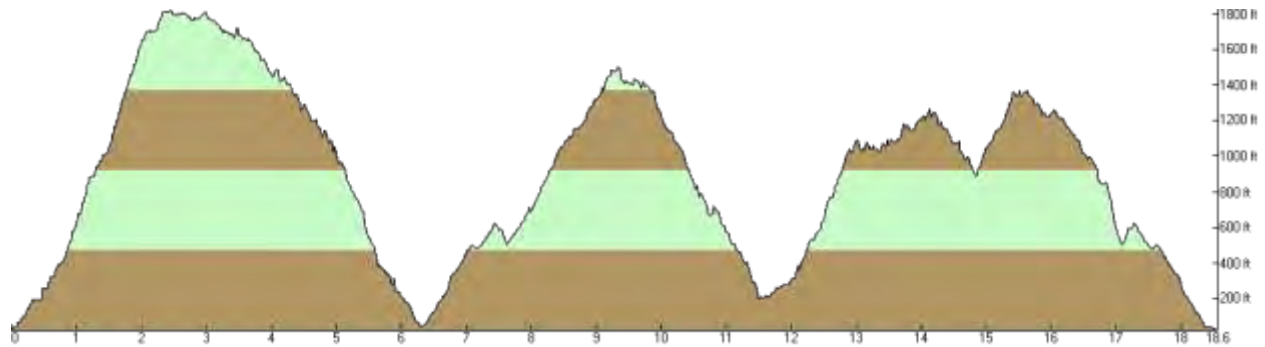

Table Rock Trail Run

30K / 18.8 Miles

Approximately 4,950' Elevation Gain

Half Marathon / 13.1 Miles

Approximately 3,450' Elevation Gain

10K / 6.4 Miles

Approximately 1,950' Elevation Gain