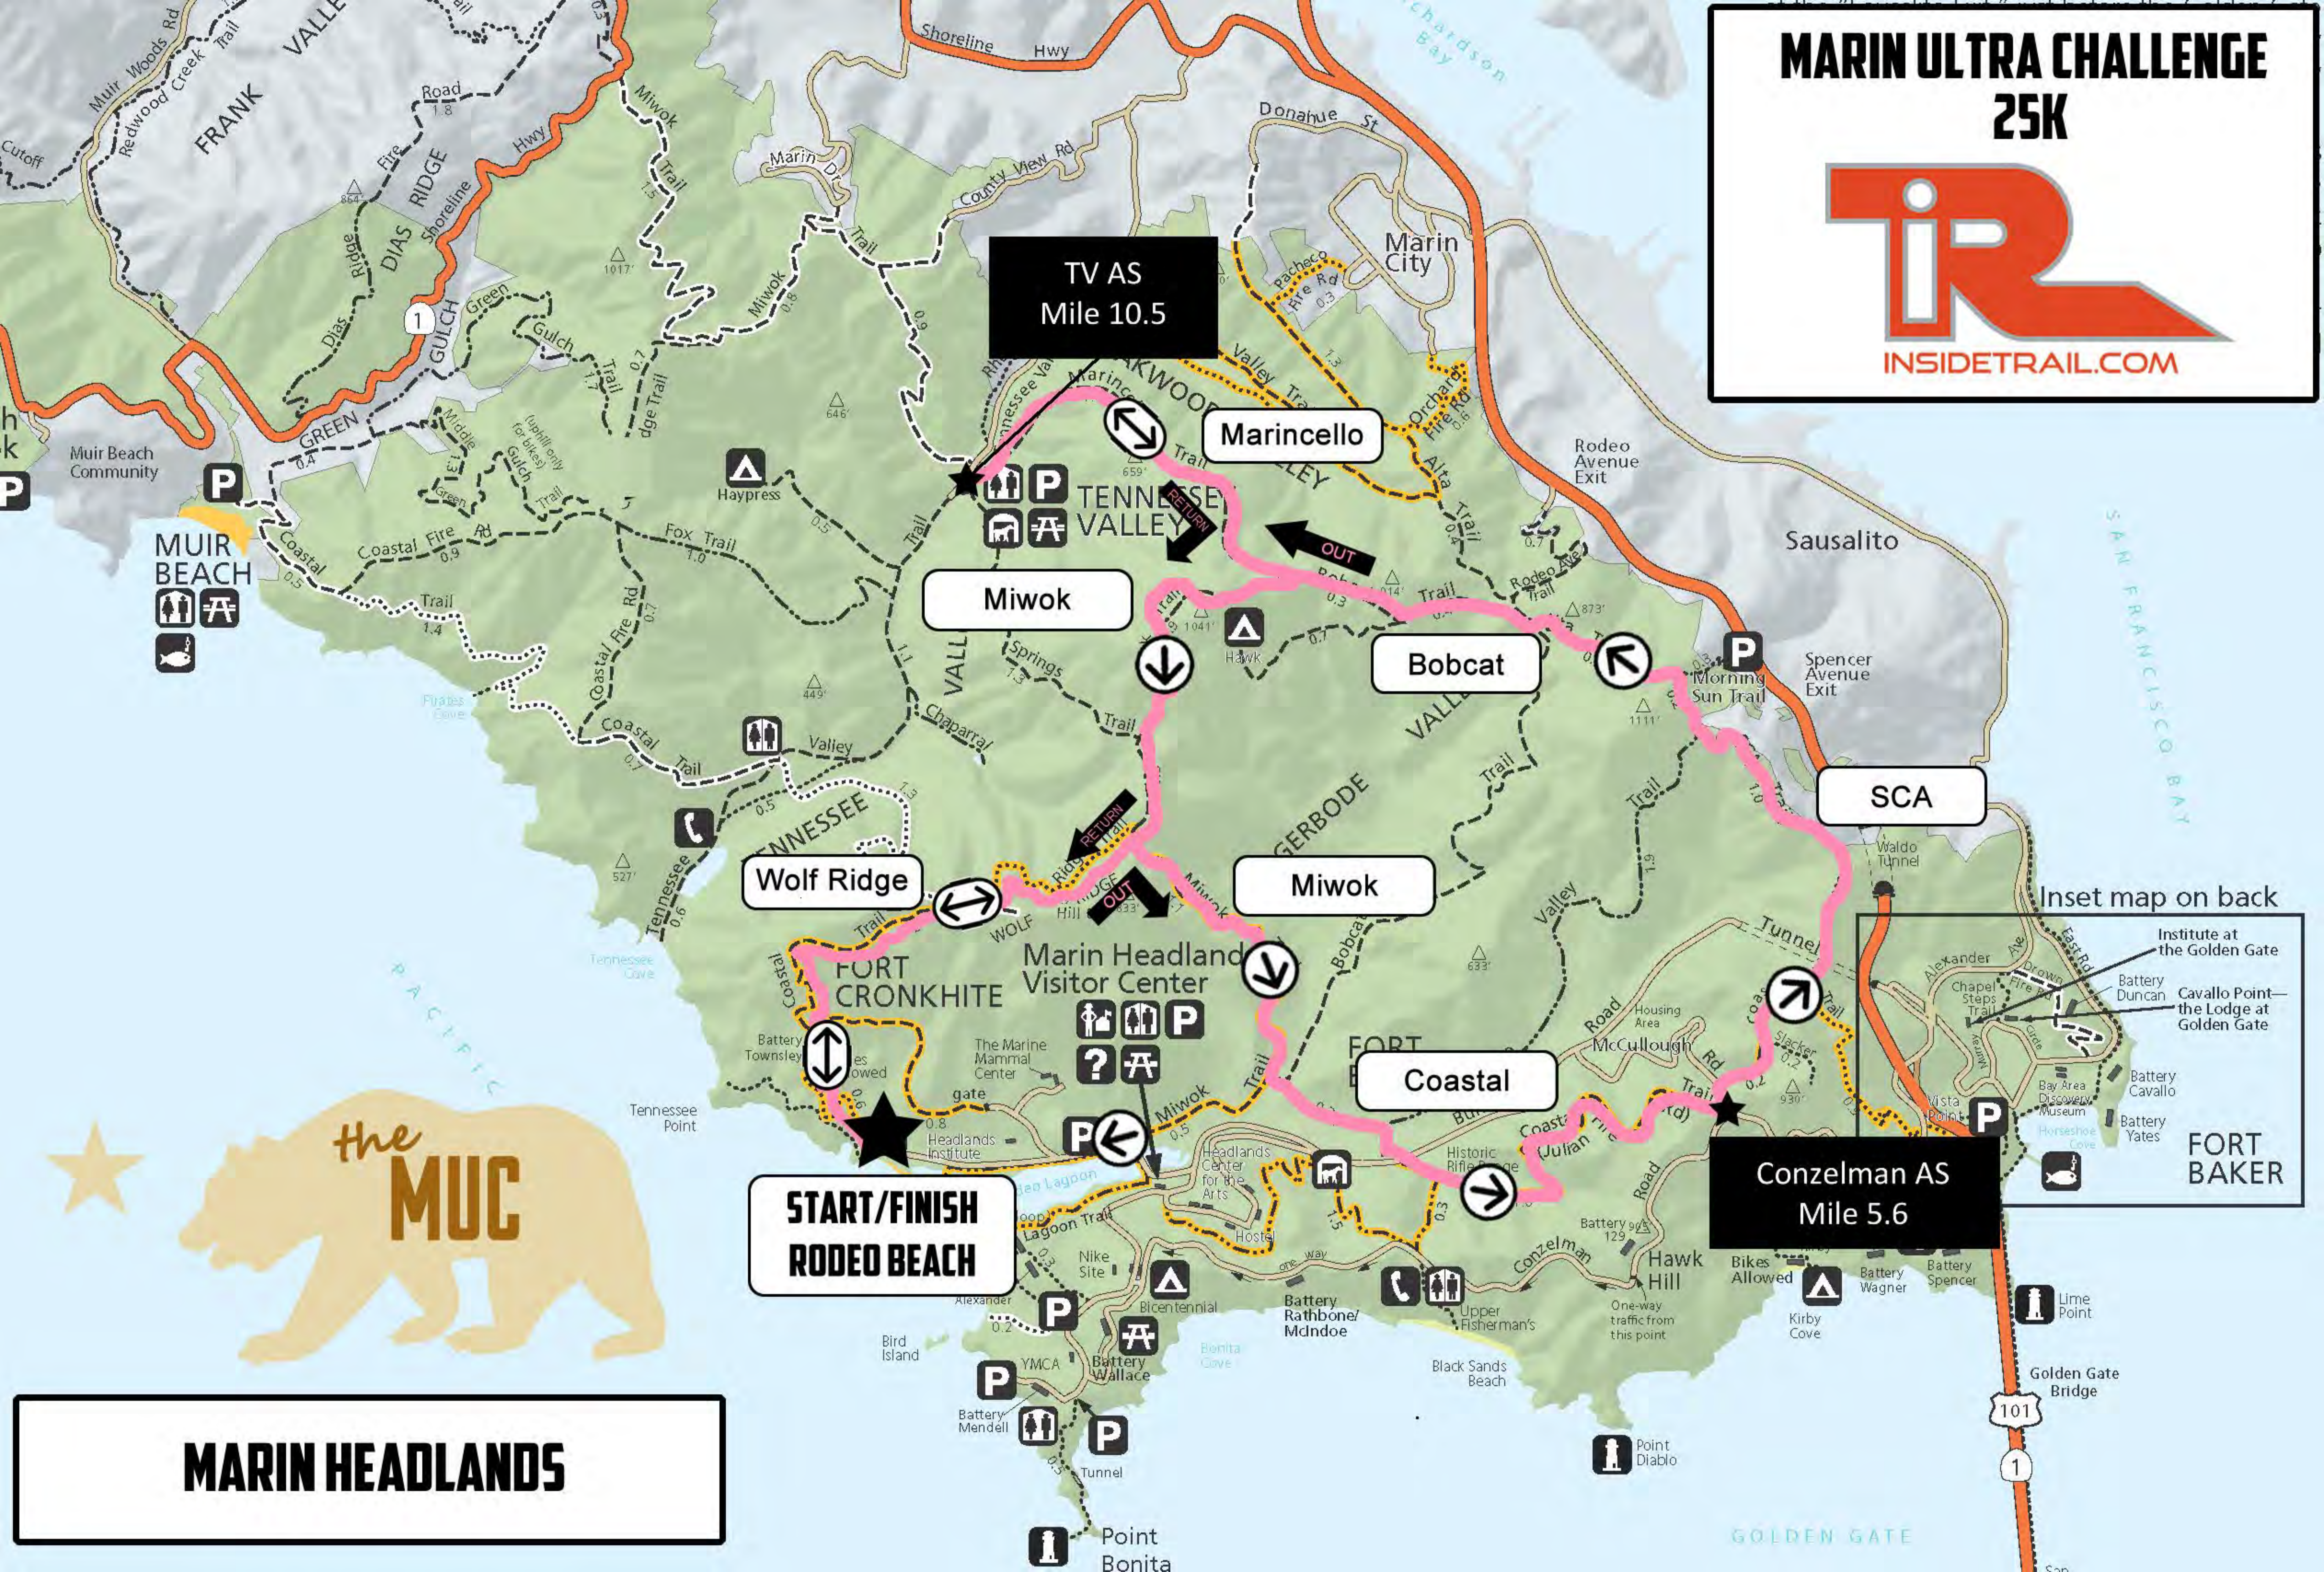

MARIN ULTRA CHALLENGE 25K

TV AS
Mile 10.5

Marincello

Miwok

Bobcat

SCA

Wolf Ridge

Miwok

Coastal

Conzelman AS
Mile 5.6

START/FINISH
RODEO BEACH

MARIN HEADLANDS